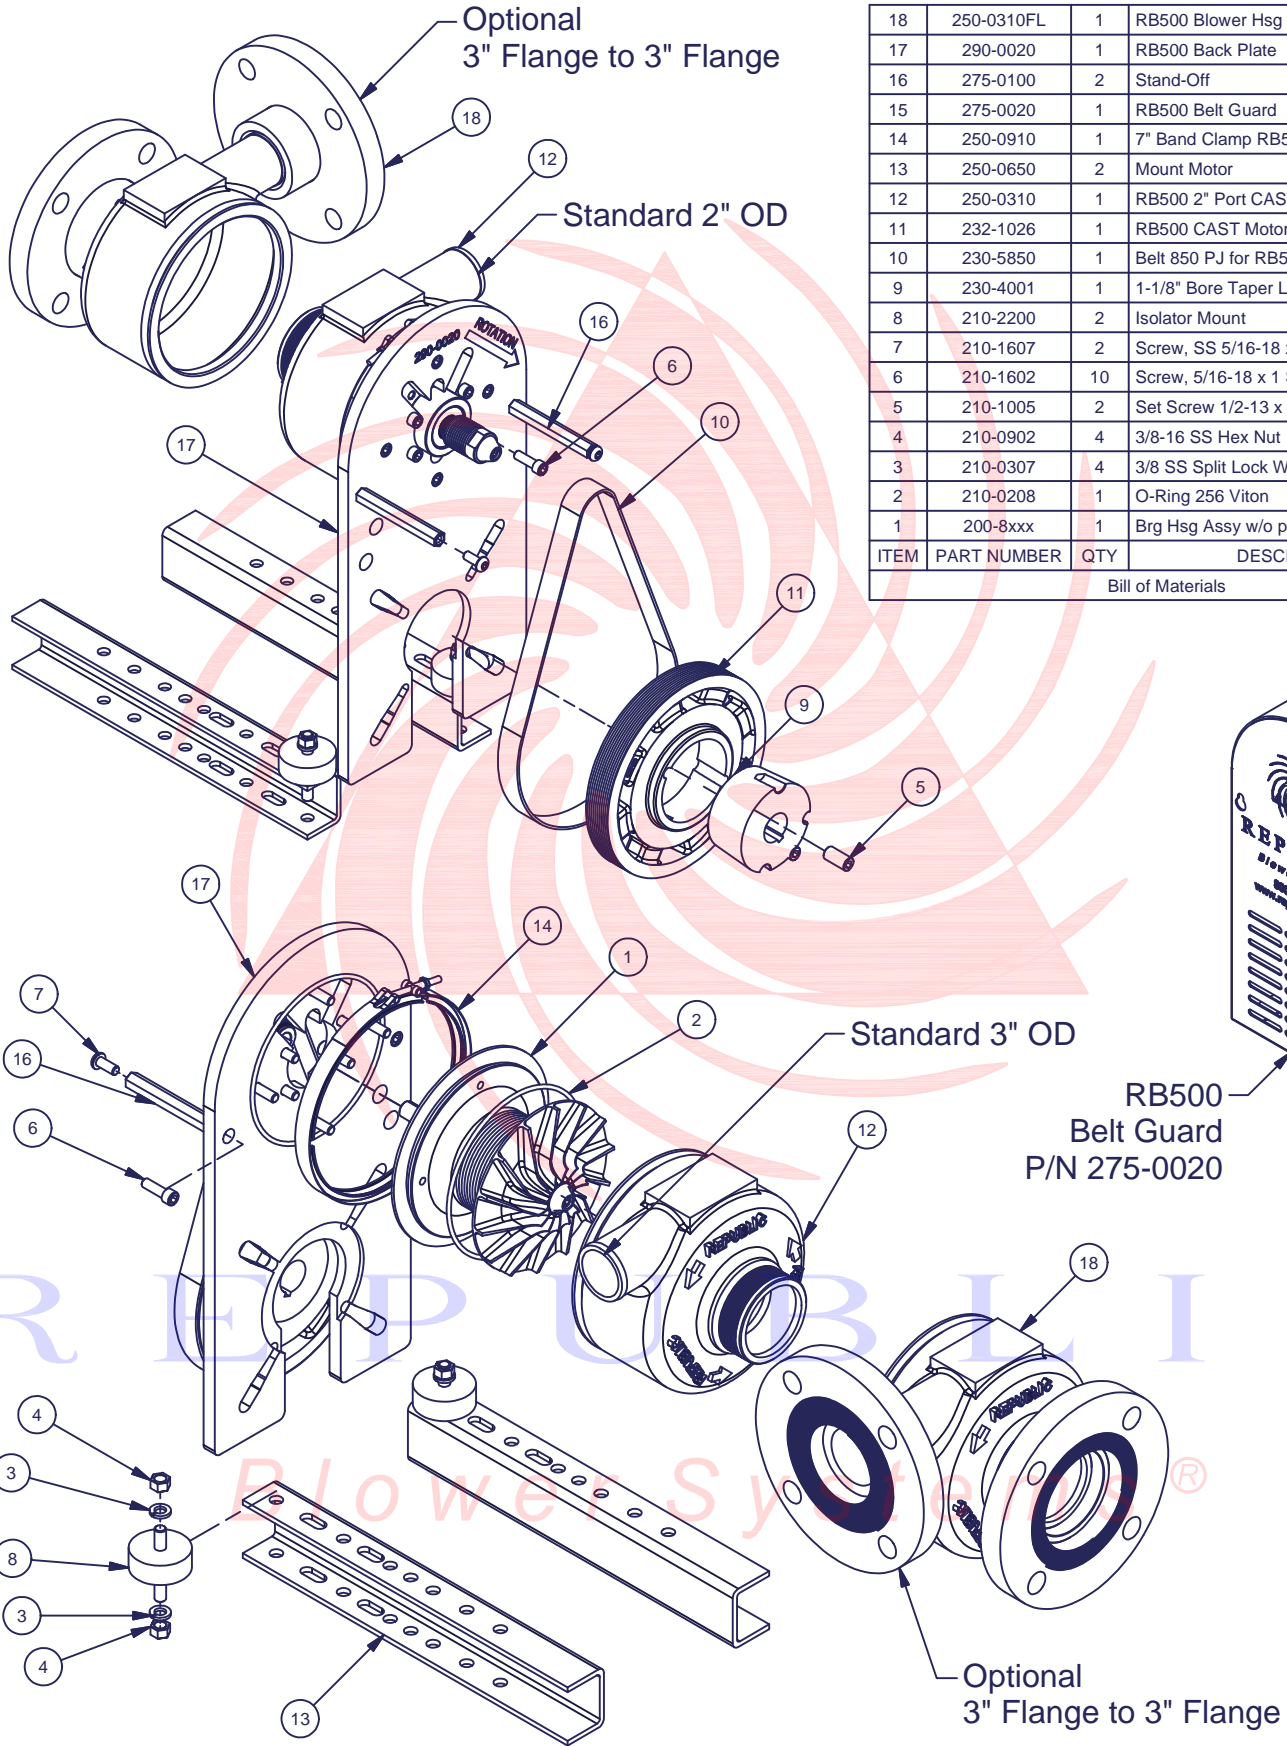

REPUBLIC
Blower Systems®

18	250-0310FL	1	RB500 Blower Hsg Flanged
17	290-0020	1	RB500 Back Plate
16	275-0100	2	Stand-Off
15	275-0020	1	RB500 Belt Guard
14	250-0910	1	7" Band Clamp RB500
13	250-0650	2	Mount Motor
12	250-0310	1	RB500 2" Port CAST Housing
11	232-1026	1	RB500 CAST Motor Pulley
10	230-5850	1	Belt 850 PJ for RB500
9	230-4001	1	1-1/8" Bore Taper Lock Bushing
8	210-2200	2	Isolator Mount
7	210-1607	2	Screw, SS 5/16-18 x 3/4 Button Hd
6	210-1602	10	Screw, 5/16-18 x 1 SS SHC
5	210-1005	2	Set Screw 1/2-13 x 1" Soc Cup Pt
4	210-0902	4	3/8-16 SS Hex Nut
3	210-0307	4	3/8 SS Split Lock Washer
2	210-0208	1	O-Ring 256 Viton
1	200-8xxx	1	Brg Hsg Assy w/o pulley RB500
ITEM	PART NUMBER	QTY	DESCRIPTION

Bill of Materials

RB500
Belt Guard
P/N 275-0020

RB500 Baldor Dimensions	200-5000
-------------------------	----------