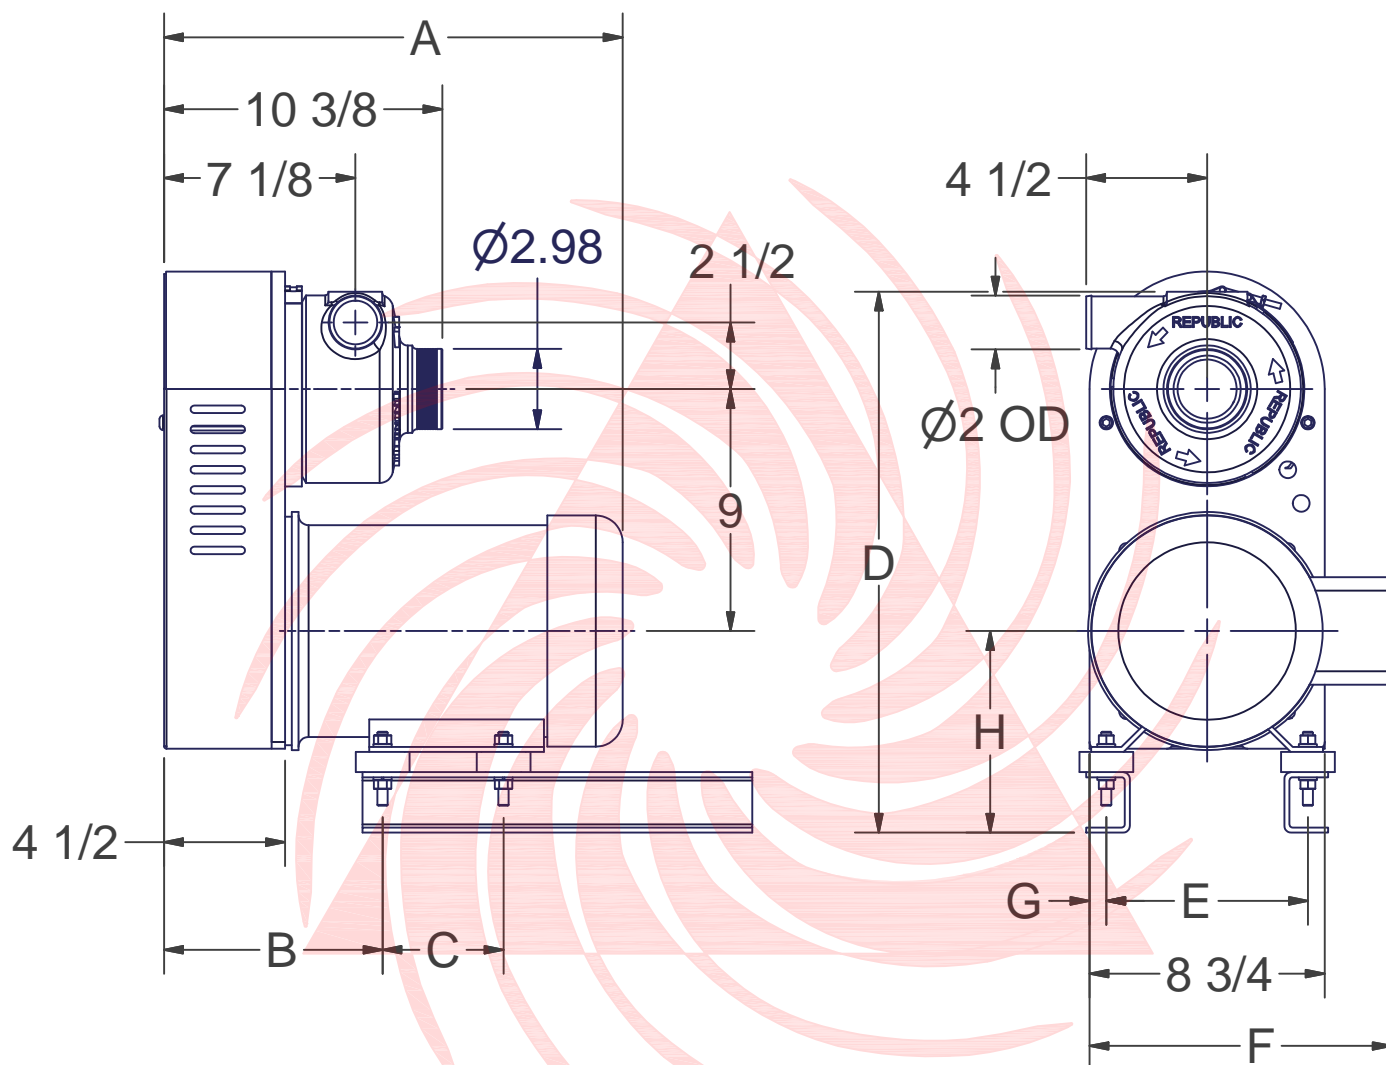

REPUBLIC
Blower Systems®

HP	A	B	C	D	E	F	G	H
3 (182TC)	16 11/16	7 3/8	4 1/2	20 7/8	7 1/2	11 7/8	5/8	7 1/2
5 (184TC)	18 15/16	8 1/4	5 1/2	20 7/8	7 1/2	10 3/4	5/8	7 1/2
7 1/2 (213TC)	21 9/16	9	5 1/2	21 5/8	8 1/2	11 3/4	1/8	8 1/4

HP	Est. WGT. (lbs)
3 (182TC)	138
5 (184TC)	138
7 1/2 (213TC)	171

Retro Kit Est. WGT. (lbs)	50
---------------------------	----