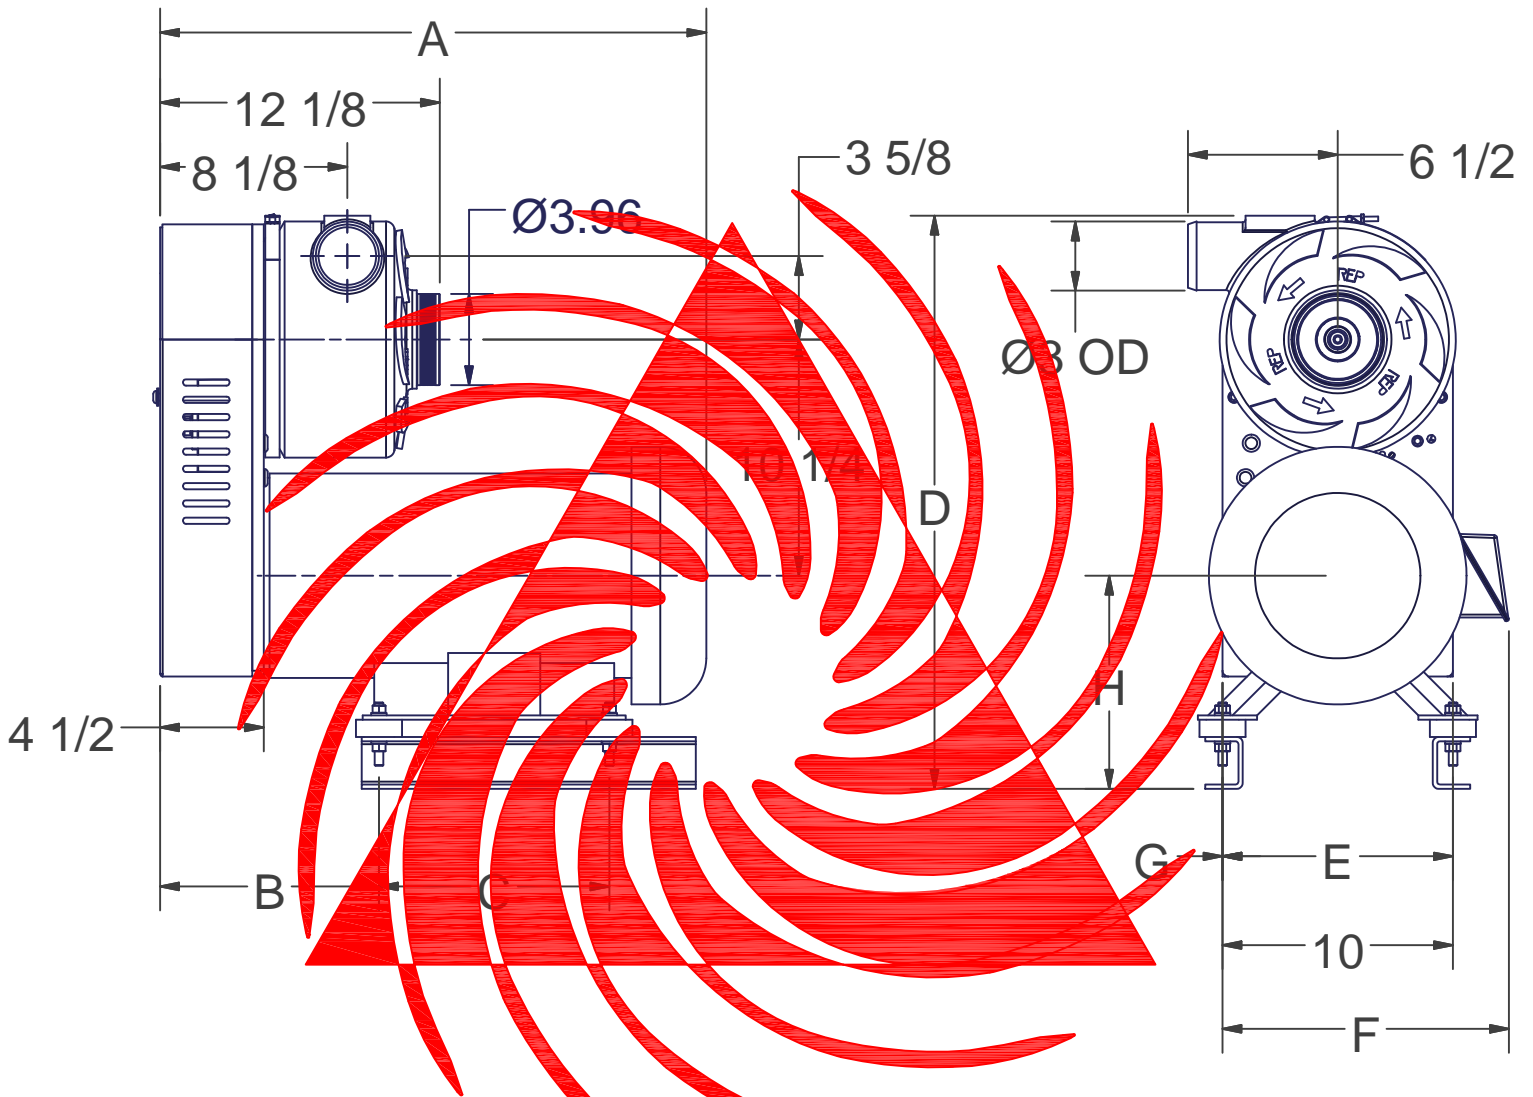

REPUBLIC

REPUBLIC

HP	A	B	C	D	E	F	G	H
3 (182TC)	19 9/16	8 1/8	4 1/2	23 1/8	7 1/2	10 3/8	1 1/4	7 1/2
5 (184TC)	19 9/16	8 1/8	5 1/2	23 1/8	7 1/2	10 7/8	1 1/4	7 1/2
7 1/2 (213TC)	21 5/8	8 1/4	5 1/2	23 7/8	8 1/2	12 7/16	3/4	8 1/4
10 (215TC)	21 5/8	8 1/4	7	23 7/8	8 1/2	12 7/16	3/4	8 1/4
15 (254TC)	23 3/4	9 1/2	8 1/4	24 7/8	10	12 7/16	0	9 1/4

HP	Est. WGT. (lbs)	Retro Fit Est. WGT. (lbs)	68
3 (182TC)	128		
5 (184TC)	142		
7 1/2 (213TC)	163		
10 (215TC)	193		
15 (254TC)	233		

Blower Systems®