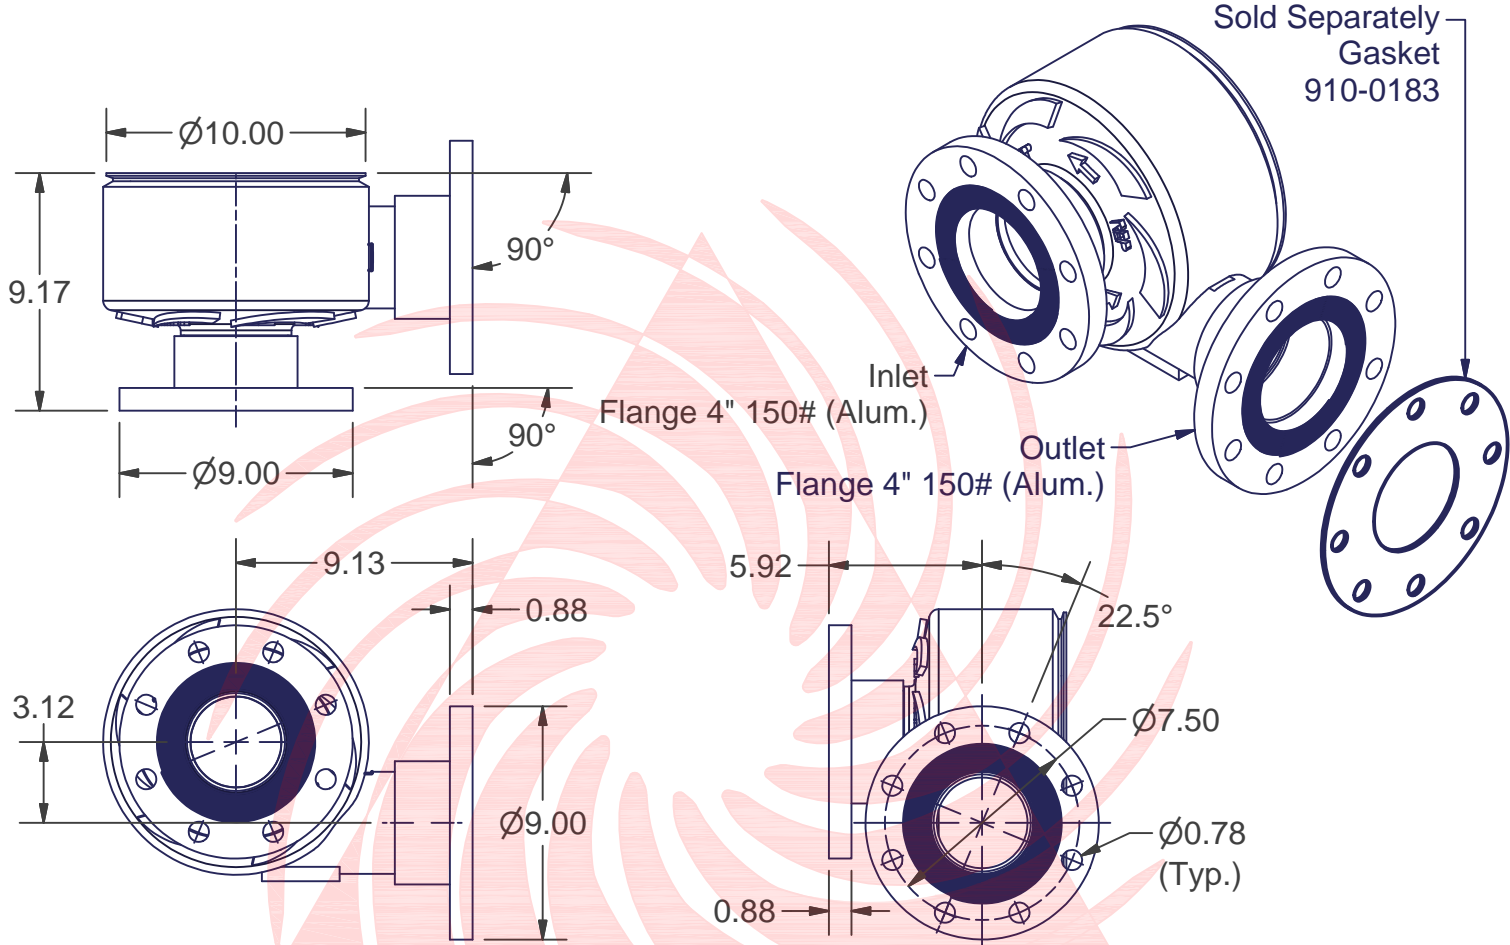

REPUBLIC
Blower Systems®

RB1200 with Inlet and Outlet Flanged

RB1200 Flanged Blower Housing

250-0300FL