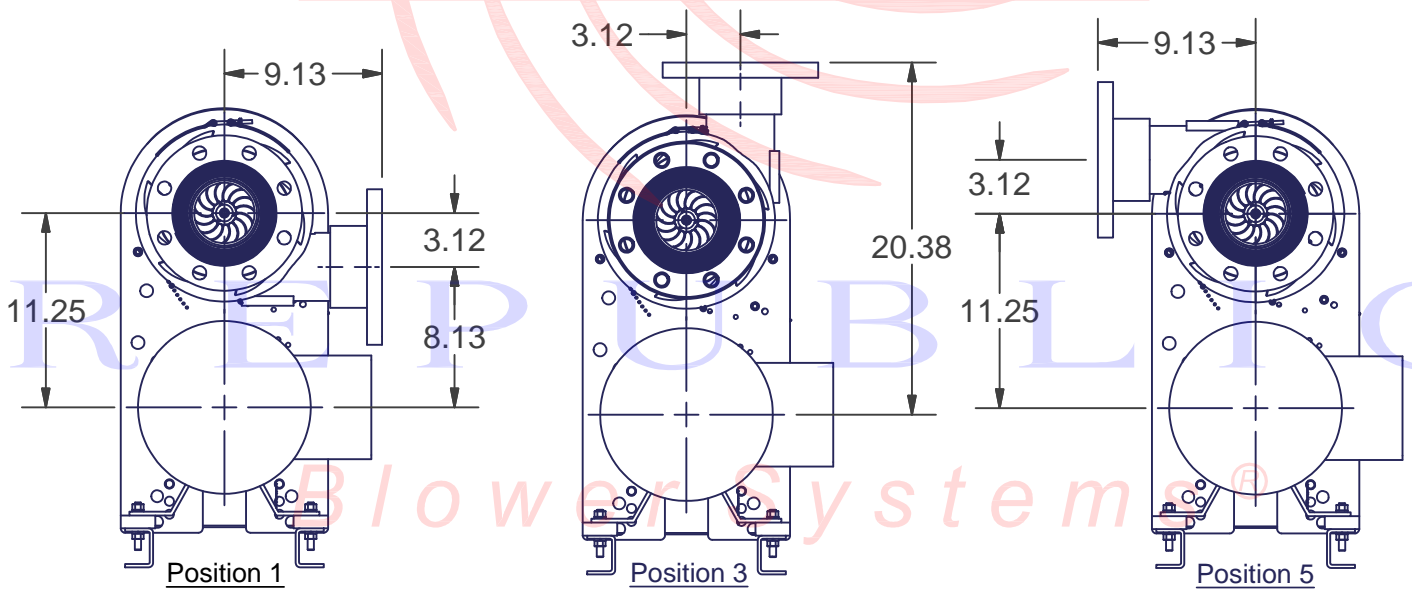

REPUBLIC
Blower Systems®

RB1200 with Inlet and Outlet Flanged

RB1200 Flanged Blower Housing

250-0300FL