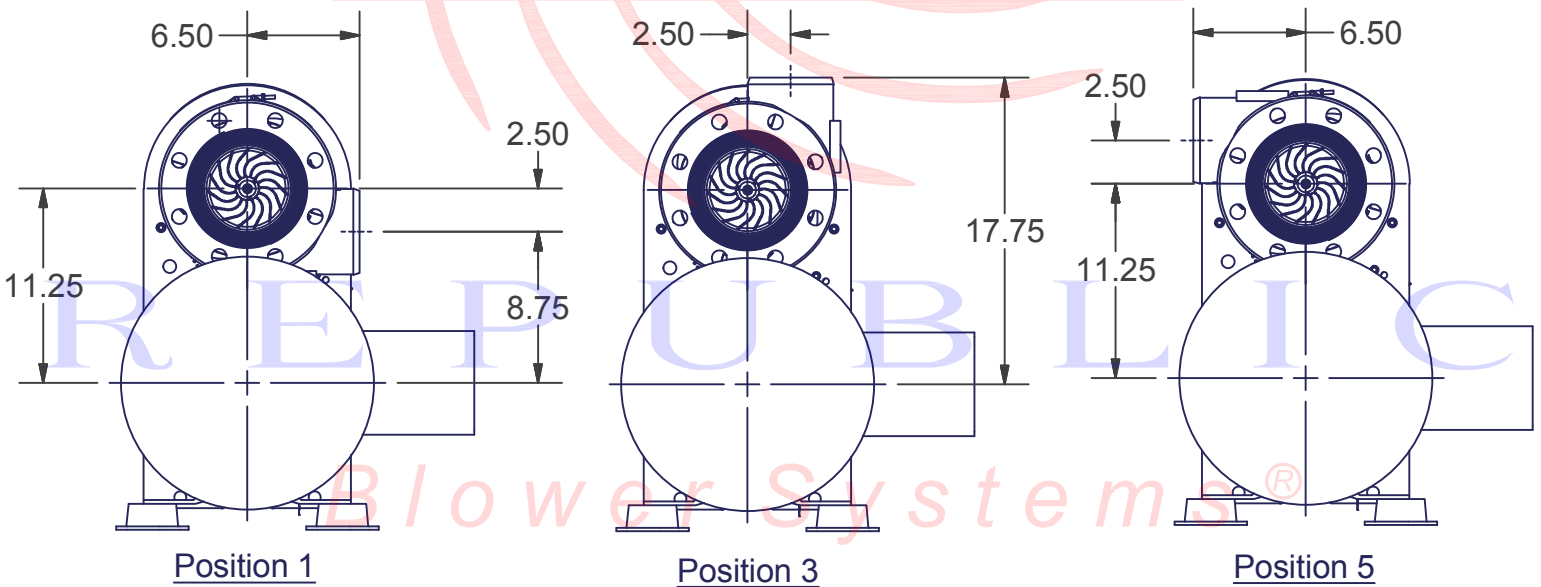

REPUBLIC
Blower Systems®

Inlet
Flanged 5" 150# (Alum.)

Discharge
Standard 5" OD

RB2000 with Flanged Inlet and Standard Outlet

RB2000 Flanged Blower Housing

250-0320FL