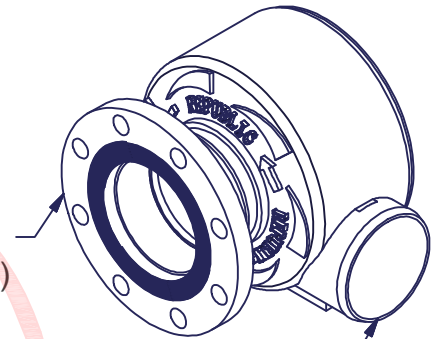

REPUBLIC
Blower Systems®

Inlet
Flanged 5" 150# (Alum.)

Discharge
Standard 5" OD

RB2000 with Flanged Inlet and Standard Outlet

RB2000 Flanged Blower Housing

250-0320FL