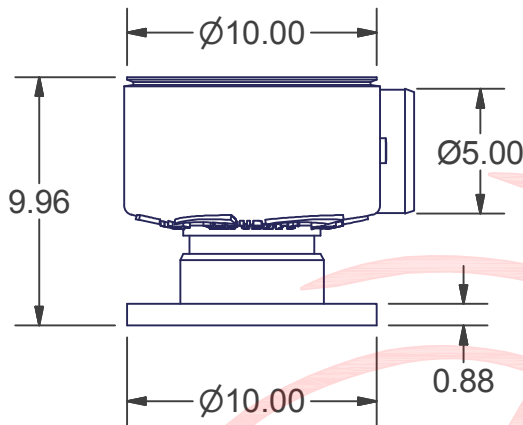

REPUBLIC
Blower Systems®

Inlet
Flanged 5" 150# (Alum.)

Discharge
Standard 5" OD

RB2000 with Flanged Inlet and Standard Outlet

RB2000 Flanged Blower Housing

250-0320FL