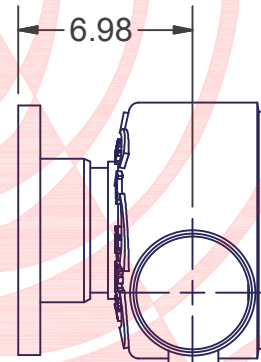

REPUBLIC
Blower Systems®

Inlet
Flanged 5" 150# (Alum.)

Discharge
Standard 5" OD

RB2000 with Flanged Inlet and Standard Outlet

RB2000 Flanged Blower Housing

250-0320FL