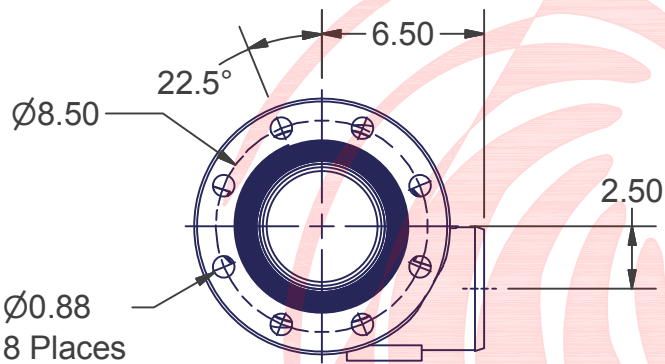

REPUBLIC
Blower Systems®

Inlet
Flanged 5" 150# (Alum.)

Discharge
Standard 5" OD

RB2000 with Flanged Inlet and Standard Outlet

RB2000 Flanged Blower Housing

250-0320FL