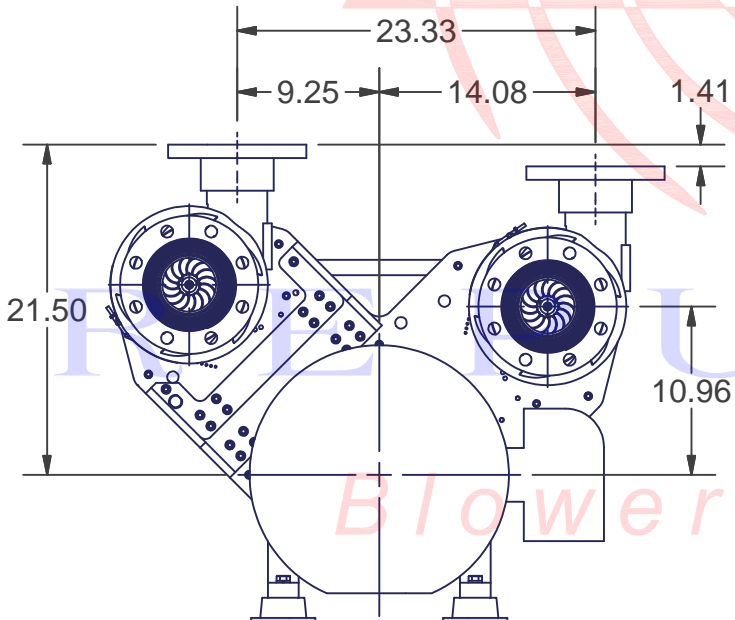

REPUBLIC
Blower Systems®

Position 1