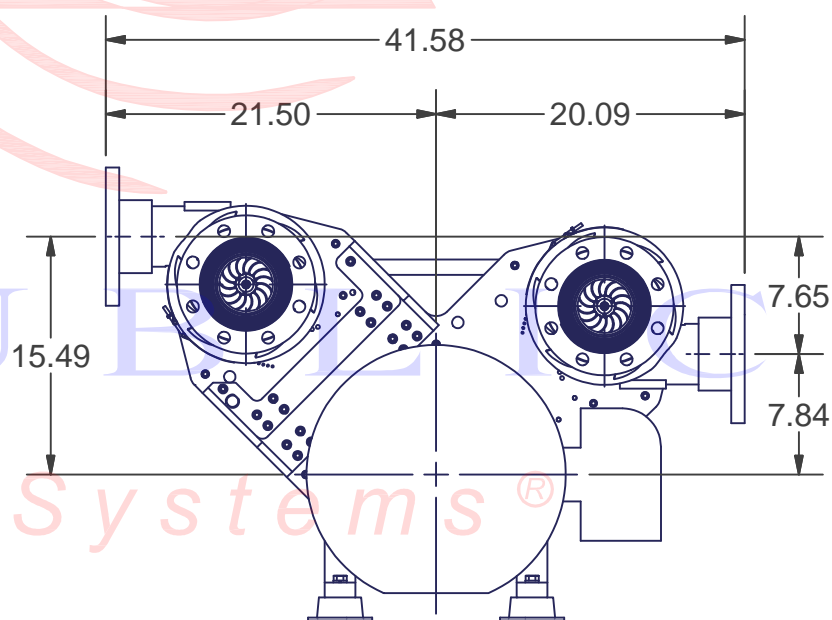

Position 2

RB2400 with Inlet and Outlet Flanged

RB2400 Flanged Blower Housing

250-0321FL