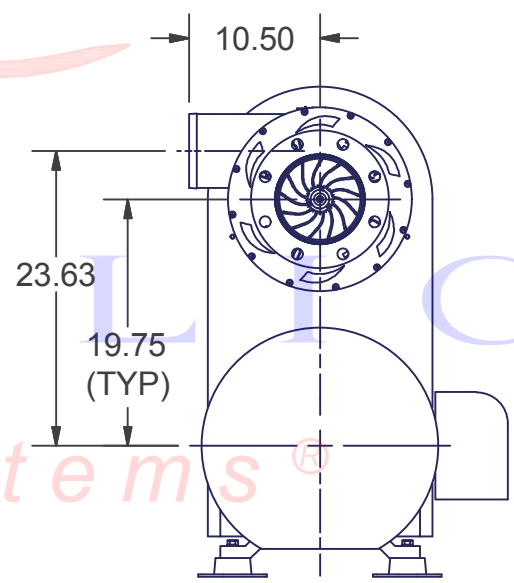

REPUBLIC
Blower Systems®

Inlet Flanged
6" 150# (Alum.)

Standard Outlet

Position 1

Position 3

Position 5

RB4000 with Inlet and Outlet Flanged

RB4000 Standard Blower Housing