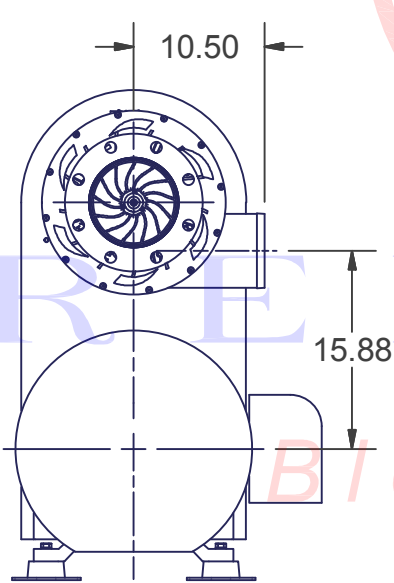

REPUBLIC
Blower Systems®

Inlet Flanged
6" 150# (Alum.)

Standard Outlet

Position 1

Position 3

Position 5

RB4000 with Inlet and Outlet Flanged

RB4000 Standard Blower Housing