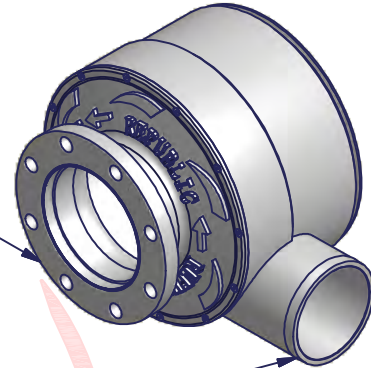

REPUBLIC
Blower Systems®

Inlet Flanged
6" 150# (Alum.)

Standard Outlet

Position 1

Position 3

Position 5

RB4000 with Inlet and Outlet Flanged

RB4000 Standard Blower Housing