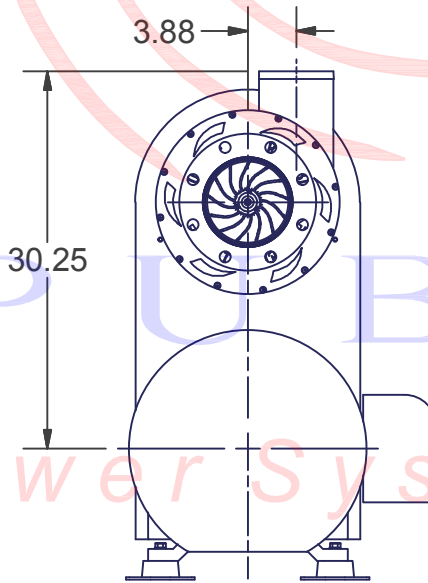

REPUBLIC
Blower Systems®

Inlet Flanged
6" 150# (Alum.)

Standard Outlet

Position 1

Position 3

Position 5

RB4000 with Inlet and Outlet Flanged

RB4000 Standard Blower Housing