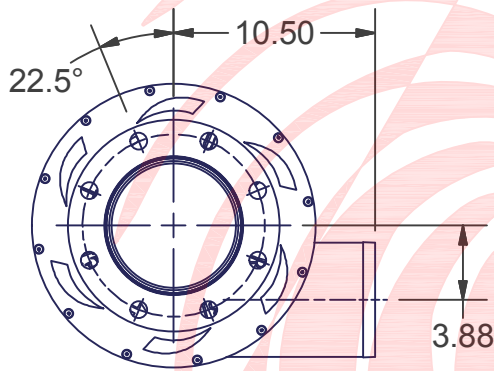

REPUBLIC
Blower Systems®

Inlet Flanged
6" 150# (Alum.)

Standard Outlet

Position 1

Position 3

Position 5

RB4000 with Inlet and Outlet Flanged

RB4000 Standard Blower Housing