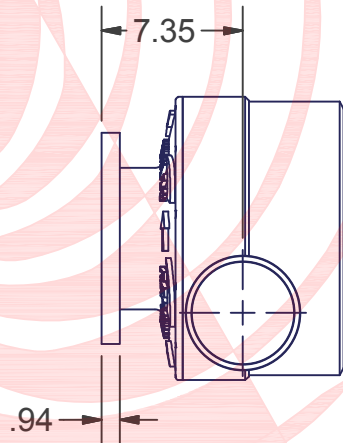

REPUBLIC
Blower Systems®

Inlet Flanged
6" 150# (Alum.)

Standard Outlet

Position 1

Position 3

Position 5

RB4000 with Inlet and Outlet Flanged

RB4000 Standard Blower Housing