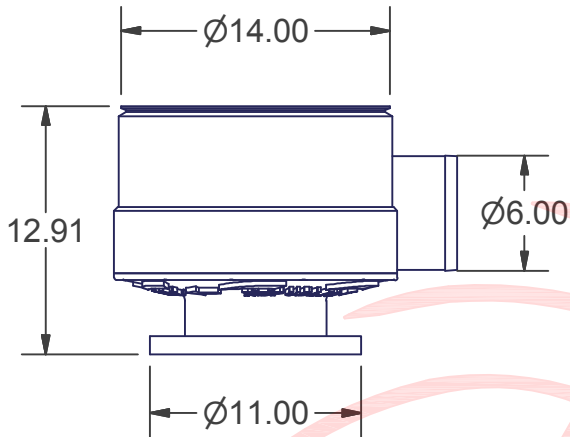

REPUBLIC
Blower Systems®

Inlet Flanged
6" 150# (Alum.)

Standard Outlet

Position 1

Position 3

Position 5

RB4000 with Inlet and Outlet Flanged

RB4000 Standard Blower Housing