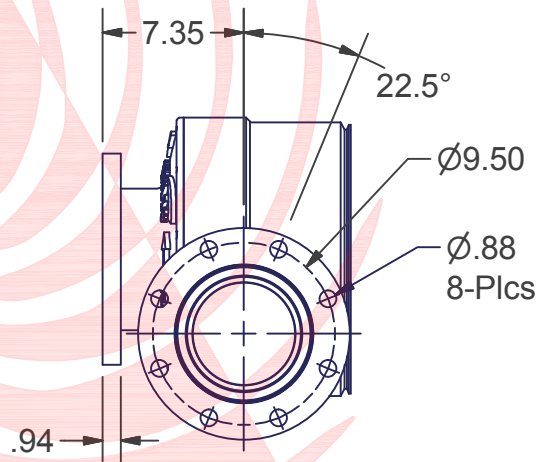

REPUBLIC
Blower Systems®

Position 1

Position 3

Position 5

RB4000 with Inlet and Outlet Flanged

RB4000 Flanged Blower Housing

250-3518FL