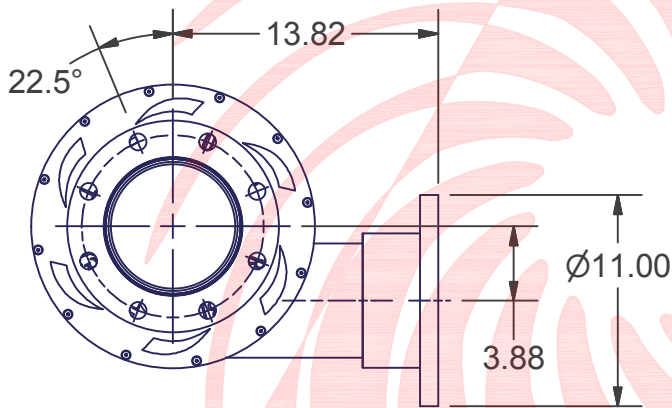

REPUBLIC
Blower Systems®

Position 1

Position 3

Position 5

RB4000 with Inlet and Outlet Flanged

RB4000 Flanged Blower Housing

250-3518FL