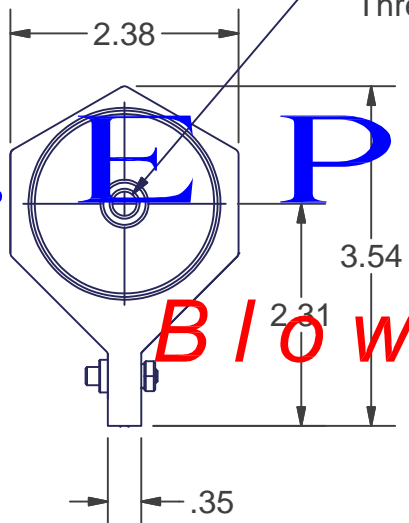

REPUBLIC

5/16-18 UNC-2B
Threaded Insert

REPUBLIC

Blower Systems®

2" SS Air Knife (Standard Inlet)

312-4020S-SI