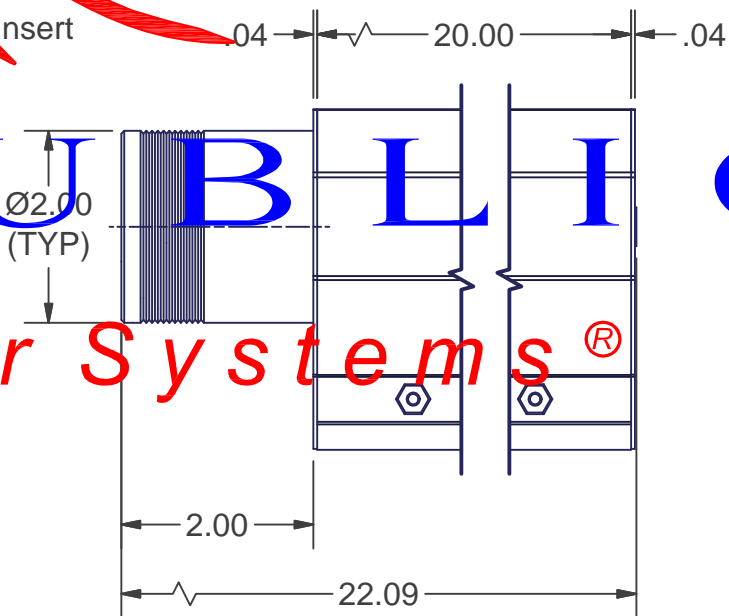

REPUBLIC

5/16-18 UNC-2B
Threaded Insert

REPUBLIC

Blower Systems®

2" SS Air Knife (Standard Inlet)

312-4020S-SI