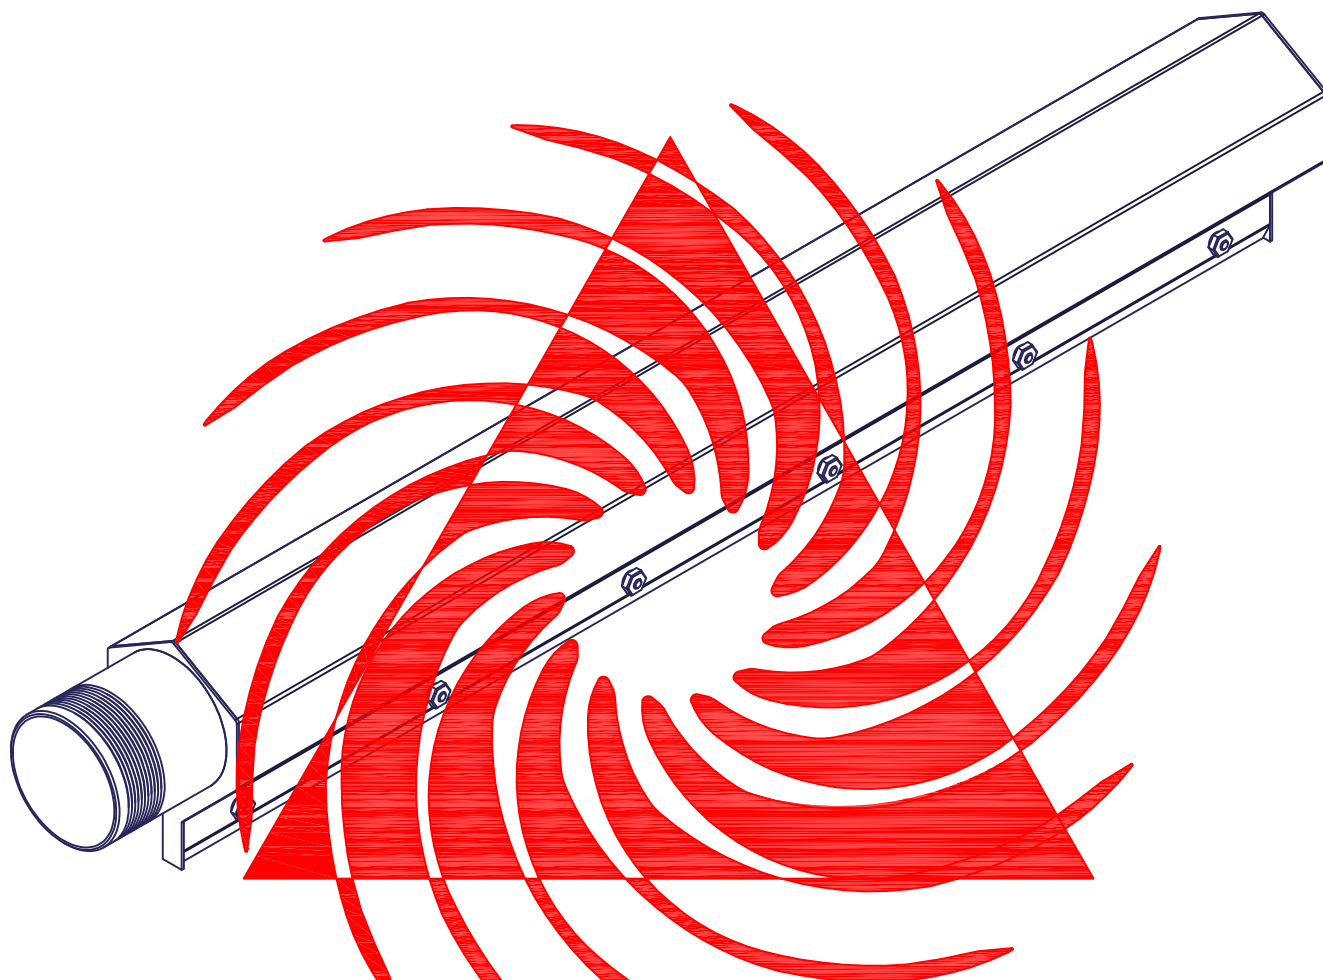

REPUBLIC

5/16-18 UNC-2B
Threaded Insert

REPUBLIC

Blower Systems®

2" SS Air Knife (Standard Inlet)

312-4020S-SI