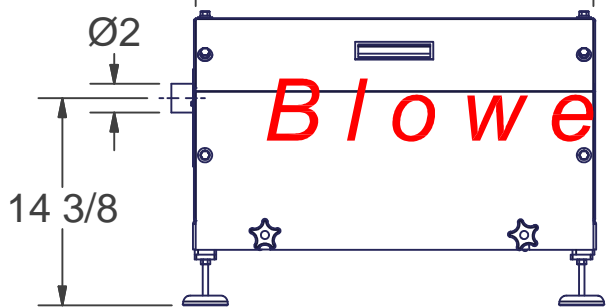

REPUBLIC

Acoustical Foamed
Stainless Enclosure

RB500 LPS Enclosure Assy
290-0501K

Leveling Pad Assy.
210-2300

RB500 LPS Enclosure Base Assy.
290-0503K

REPUBLIC

Blower Systems®

RB500 SS Low Profile Enclosure

350-0500LPS