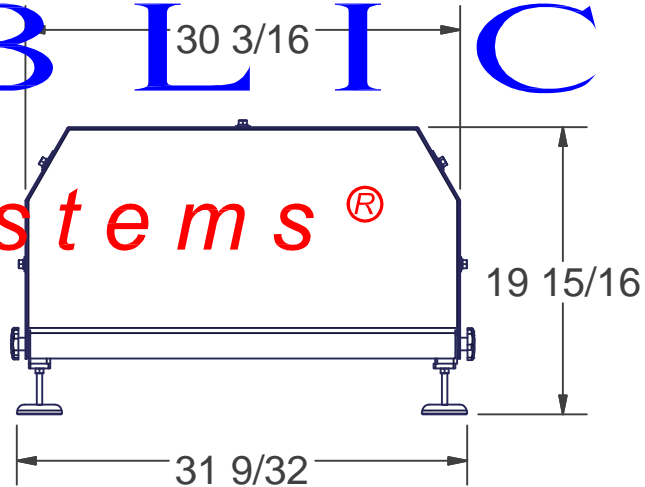

REPUBLIC

Acoustical Foamed
Stainless Enclosure

RB500 LPS Enclosure Assy
290-0501K

Leveling Pad Assy.
210-2300

RB500 LPS Enclosure Base Assy.
290-0503K

REPUBLIC

Blower Systems®

RB500 SS Low Profile Enclosure

350-0500LPS