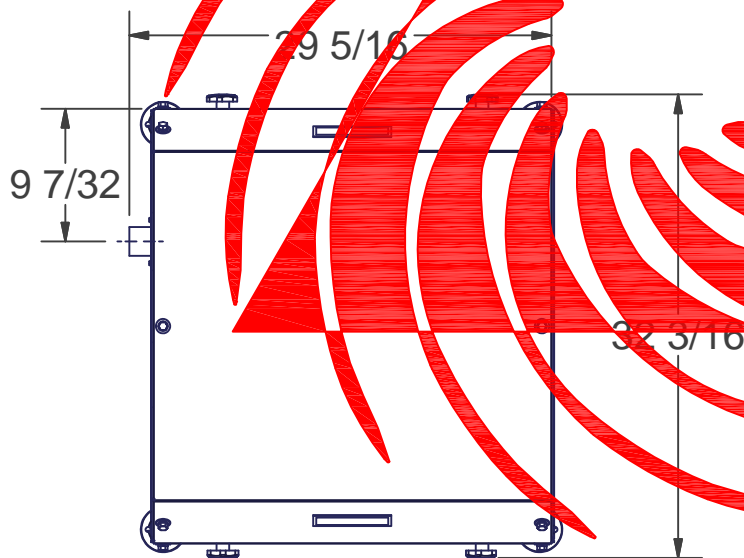

REPUBLIC

Acoustical Foamed
Stainless Enclosure

RB500 LPS Enclosure Assy
290-0501K

Leveling Pad Assy.
210-2300

RB500 LPS Enclosure Base Assy.
290-0503K

REPUBLIC

Blower Systems®

RB500 SS Low Profile Enclosure

350-0500LPS