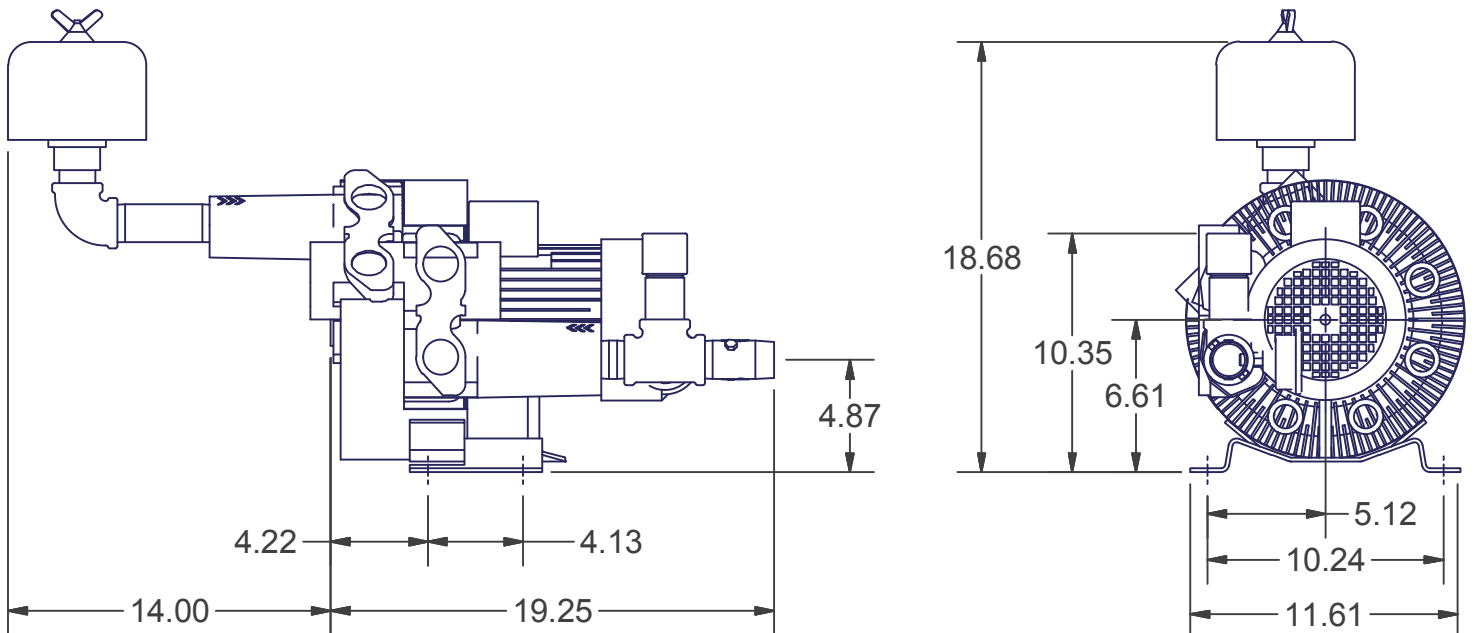

10	910-0519	1	Liquid Filled Gauge (Pressure) Regens
9	910-0391	1	Nipple 1.25 NPT X 5" LG (Black)
8	910-0136	1	Nipple 1.25 NPT X 2" LG (Black)
7	900-0815	1	Tee 1.25 NPT (Black)
6	900-0660	1	Elbow 1.25 NPT X 90 DEG (Black)
5	900-0010	1	Tube Adapter 1 1/4 NPT - 2" Dia Hose
4	4RB220-H56	1	High Pressure Regen Blower
3	340-2205	1	Filter for Pressure Blower
2	200-0900	1	Valve
1	200-0525	1	1-1/4" Relief Valve
ITEM	PART NUMBER	QTY	DESCRIPTION
Bill of Materials			

KP4RB220-H56 - Pressure Kit Drawing