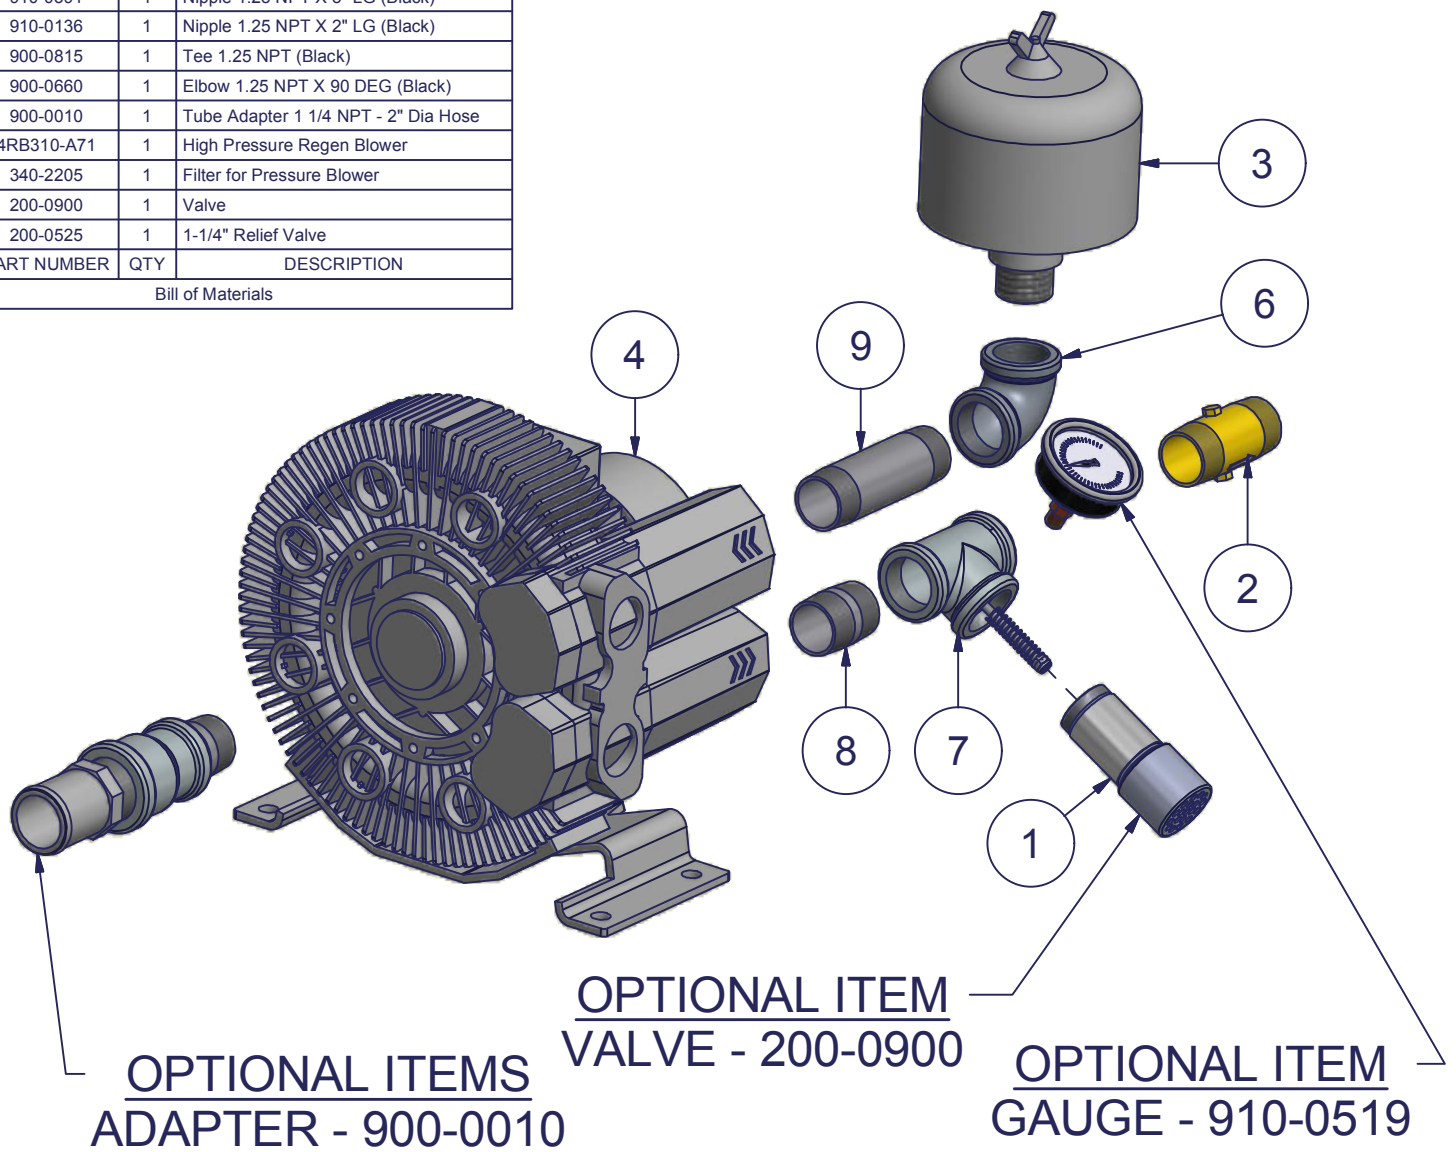

10	910-0519	1	Liquid Filled Gauge (Pressure) Regens
9	910-0391	1	Nipple 1.25 NPT X 5" LG (Black)
8	910-0136	1	Nipple 1.25 NPT X 2" LG (Black)
7	900-0815	1	Tee 1.25 NPT (Black)
6	900-0660	1	Elbow 1.25 NPT X 90 DEG (Black)
5	900-0010	1	Tube Adapter 1 1/4 NPT - 2" Dia Hose
4	4RB310-A71	1	High Pressure Regen Blower
3	340-2205	1	Filter for Pressure Blower
2	200-0900	1	Valve
1	200-0525	1	1-1/4" Relief Valve
ITEM	PART NUMBER	QTY	DESCRIPTION
Bill of Materials			

KP4RB310-A71 - Pressure Kit Drawing