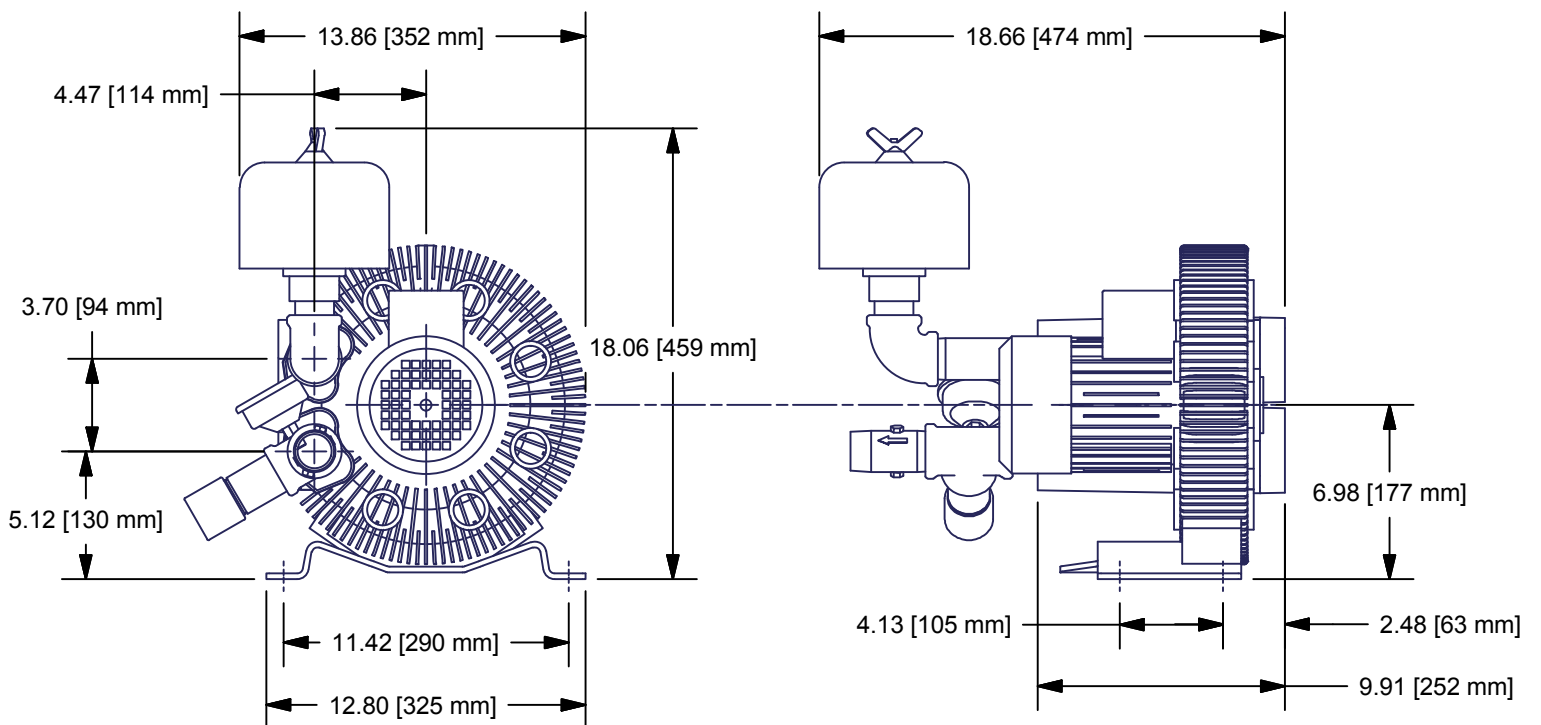

10	910-0519	1	Liquid Filled Gauge (Pressure) Regens
9	910-0391	1	Nipple 1.25 NPT X 5" LG (Black)
8	910-0136	1	Nipple 1.25 NPT X 2" LG (Black)
7	900-0815	1	Tee 1.25 NPT (Black)
6	900-0660	1	Elbow 1.25 NPT X 90 DEG (Black)
5	900-0010	1	Tube Adapter 1 1/4 NPT - 2" Dia Hose
4	4RB310-A71	1	High Pressure Regen Blower
3	340-2205	1	Filter for Pressure Blower
2	200-0900	1	Valve
1	200-0525	1	1-1/4" Relief Valve
ITEM	PART NUMBER	QTY	DESCRIPTION
Bill of Materials			

KP4RB310-A71 - Pressure Kit Drawing