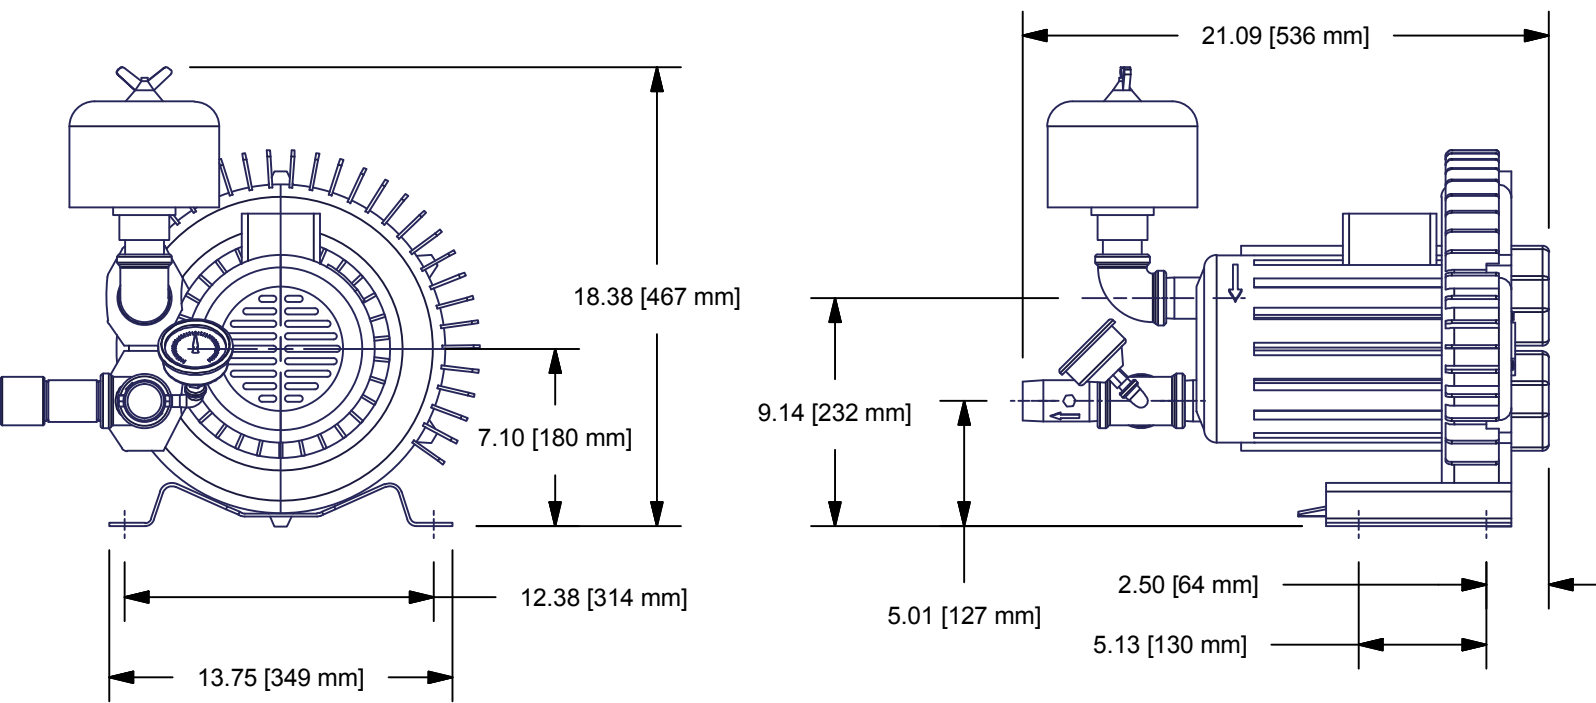

OPTIONAL ITEM
VALVE - 200-0900

OPTIONAL ITEM
GAUGE - 910-0519

OPTIONAL ITEMS
ADAPTER - 900-0010

5	900-0010	1	Adapter, 1 1/4 NPT - 2" Dia Hose
9	910-0388	1	Nipple 1.25 NPT X 3" LG (Black)
10	910-0390	1	Nipple 1.25 NPT X 4" LG (Black)
8	910-0116	1	Elbow Street 90x.25
6	900-0660	1	Elbow, 1 1/4 NPT X 90 (Blk)
3	340-2205	1	Filter for Pressure Blower
2	200-0900	1	Valve, Check 1 1/4 NPT
7	900-0815	1	Tee, 1 1/4 NPT (Blk)
1	200-0525	1	Valve, Relief 1 1/4 NPT
11	910-0519	1	Guage, Liquid Filled (Pressure)
4	4RB410-A41	1	Republic Sales Regen Blower
ITEM	PART NUMBER	QTY	DESCRIPTION
Bill of Materials			

KP4RB410-A41 - Pressure Kit Drawing