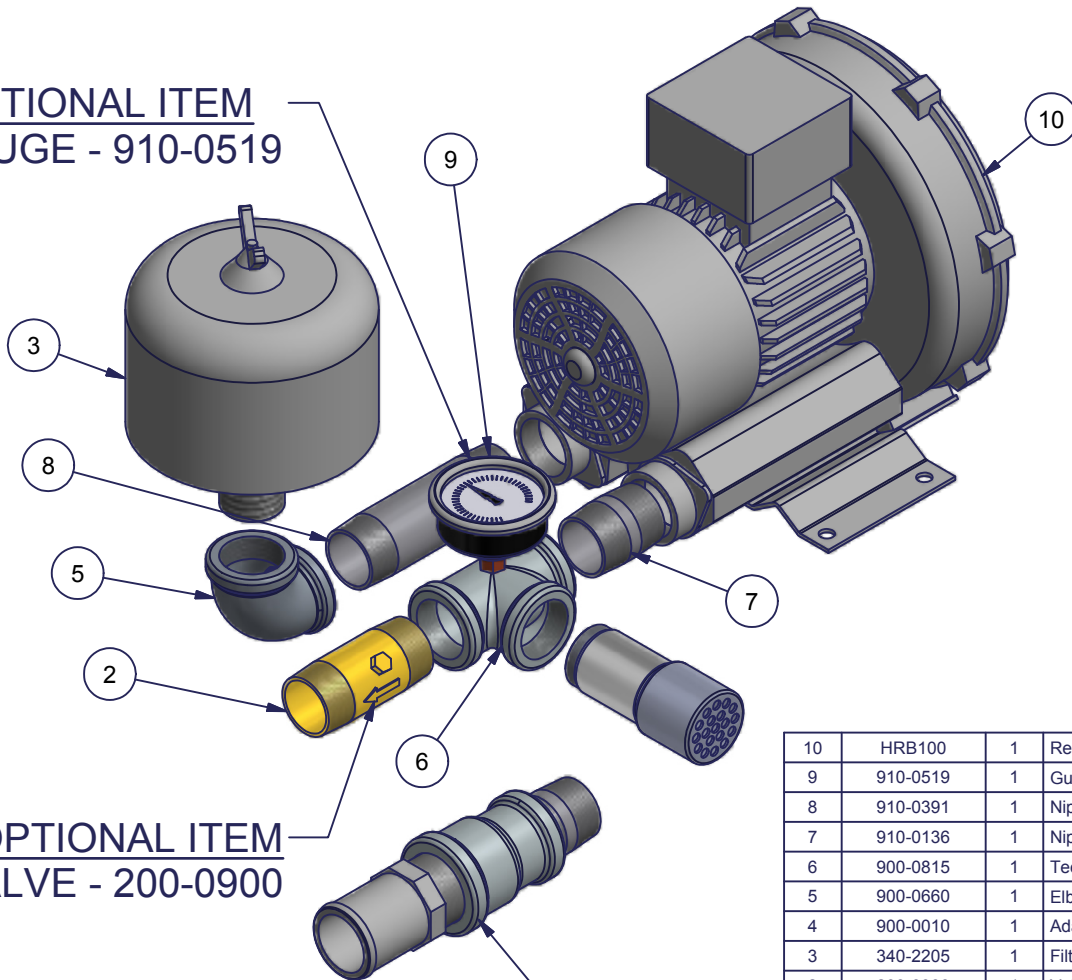

OPTIONAL ITEM
GAUGE - 910-0519

OPTIONAL ITEM
VALVE - 200-0900

OPTIONAL ITEMS
ADAPTER - 900-0010

10	HRB100	1	Republic Sales Regen Blower
9	910-0519	1	Guage, Liquid Filled (Pressure)
8	910-0391	1	Nipple 1 1/4 NPT X 5" LG (Blk)
7	910-0136	1	Nipple 1 1/4 NPT X 2" LG (Blk)
6	900-0815	1	Tee, 1 1/4 NPT (Blk)
5	900-0660	1	Elbow, 1 1/4 NPT X 90 (Blk)
4	900-0010	1	Adapter, 1 1/4 NPT - 2" Dia Hose
3	340-2205	1	Filter for Pressure Blower
2	200-0900	1	Valve, Check 1 1/4 NPT
1	200-0525	1	Valve, Relief 1 1/4 NPT
ITEM	PART NUMBER	QTY	DESCRIPTION
Bill of Materials			

KPHRB100 - Pressure Kit Drawing