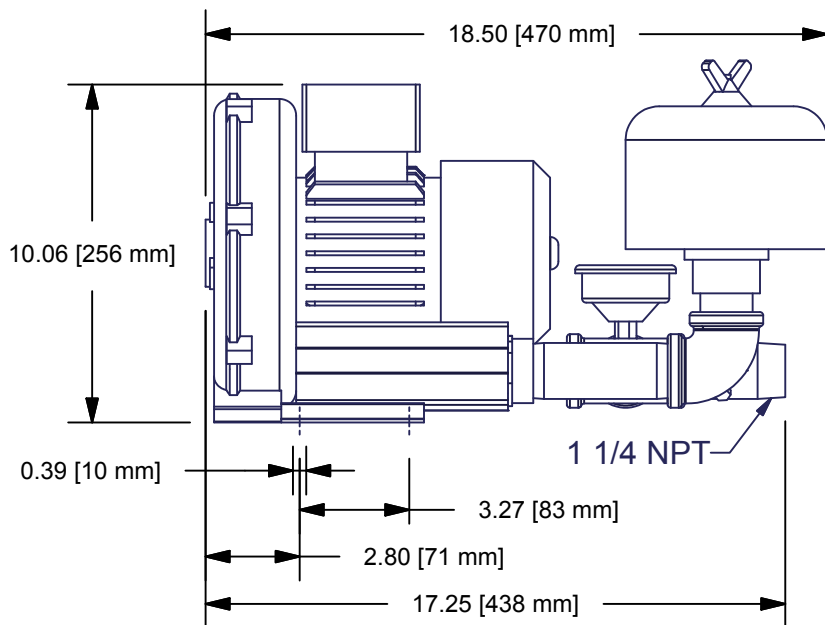

OPTIONAL ITEM
GAUGE - 910-0519

OPTIONAL ITEM
VALVE - 200-0900

OPTIONAL ITEMS
ADAPTER - 900-0010

10	HRB100	1	Republic Sales Regen Blower
9	910-0519	1	Guage, Liquid Filled (Pressure)
8	910-0391	1	Nipple 1 1/4 NPT X 5" LG (Blk)
7	910-0136	1	Nipple 1 1/4 NPT X 2" LG (Blk)
6	900-0815	1	Tee, 1 1/4 NPT (Blk)
5	900-0660	1	Elbow, 1 1/4 NPT X 90 (Blk)
4	900-0010	1	Adapter, 1 1/4 NPT - 2" Dia Hose
3	340-2205	1	Filter for Pressure Blower
2	200-0900	1	Valve, Check 1 1/4 NPT
1	200-0525	1	Valve, Relief 1 1/4 NPT
ITEM	PART NUMBER	QTY	DESCRIPTION
Bill of Materials			

KPHRB100 - Pressure Kit Drawing