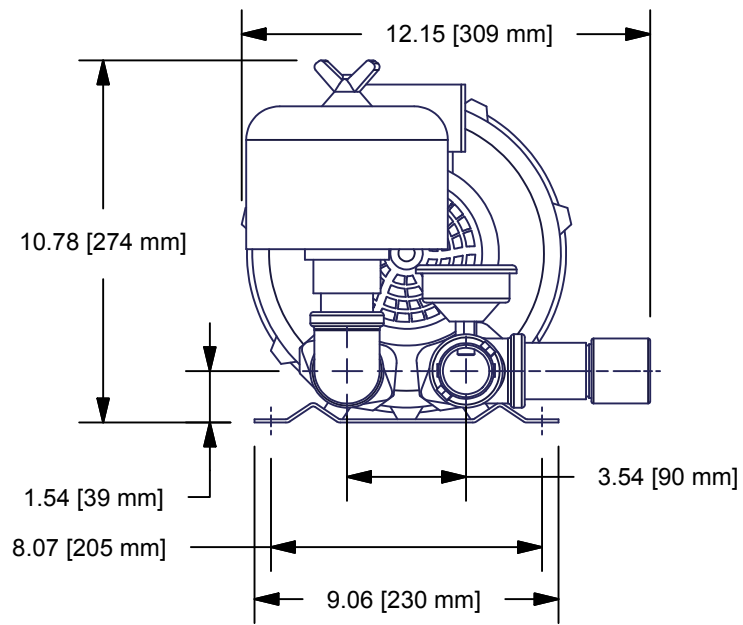

OPTIONAL ITEM
GAUGE - 910-0519

OPTIONAL ITEM
VALVE - 200-0900

OPTIONAL ITEMS
ADAPTER - 900-0010

10	HRB100	1	Republic Sales Regen Blower
9	910-0519	1	Guage, Liquid Filled (Pressure)
8	910-0391	1	Nipple 1 1/4 NPT X 5" LG (Blk)
7	910-0136	1	Nipple 1 1/4 NPT X 2" LG (Blk)
6	900-0815	1	Tee, 1 1/4 NPT (Blk)
5	900-0660	1	Elbow, 1 1/4 NPT X 90 (Blk)
4	900-0010	1	Adapter, 1 1/4 NPT - 2" Dia Hose
3	340-2205	1	Filter for Pressure Blower
2	200-0900	1	Valve, Check 1 1/4 NPT
1	200-0525	1	Valve, Relief 1 1/4 NPT
ITEM	PART NUMBER	QTY	DESCRIPTION
Bill of Materials			

KPHRB100 - Pressure Kit Drawing