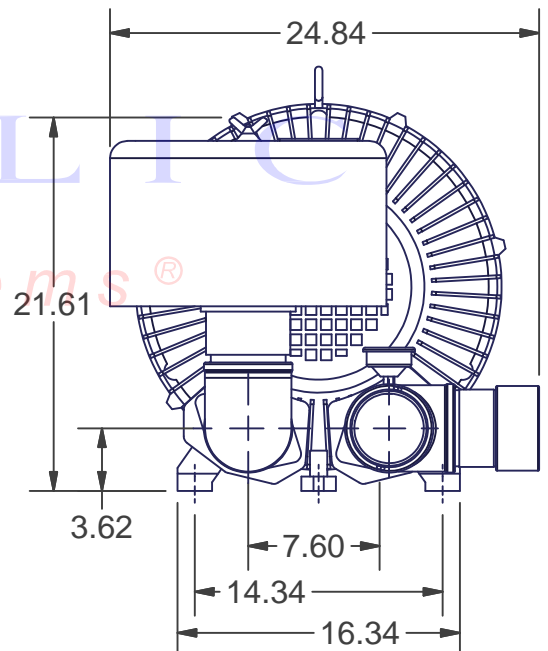

REPUBLIC
Blower Systems®

OPTIONAL ITEM
GAUGE- 910-0519

OPTIONAL ITEM
VALVE - 200-0950

OPTIONAL ITEM
ADAPTER - 900-0005

10	HRB1200	1	Republic Sales Regen Blower
9	910-0710	1	Elbow 4.0 NPT X 90 DEG (Black)
8	910-0705	1	Tee 4.0 NPT (Black)
7	910-0519	1	Liquid Filled Gauge (Pressure) Regens
6	900-0969	1	Nipple 4.0 NPT X 6" LG (Black)
5	900-0965	1	Nipple 4.0 NPT X 4" LG (Black)
4	900-0005	1	Adapter 4" NPT x 4" OD
3	340-2230	1	Filter for Pressure Blower
2	200-0950	1	Check Valve
1	200-0527	1	4" Relief Valve
ITEM	PART NUMBER	QTY	DESCRIPTION

Bill of Materials

Updated 8/10/12

Kit Pressure Pump 4" NPT

KPHRB1200