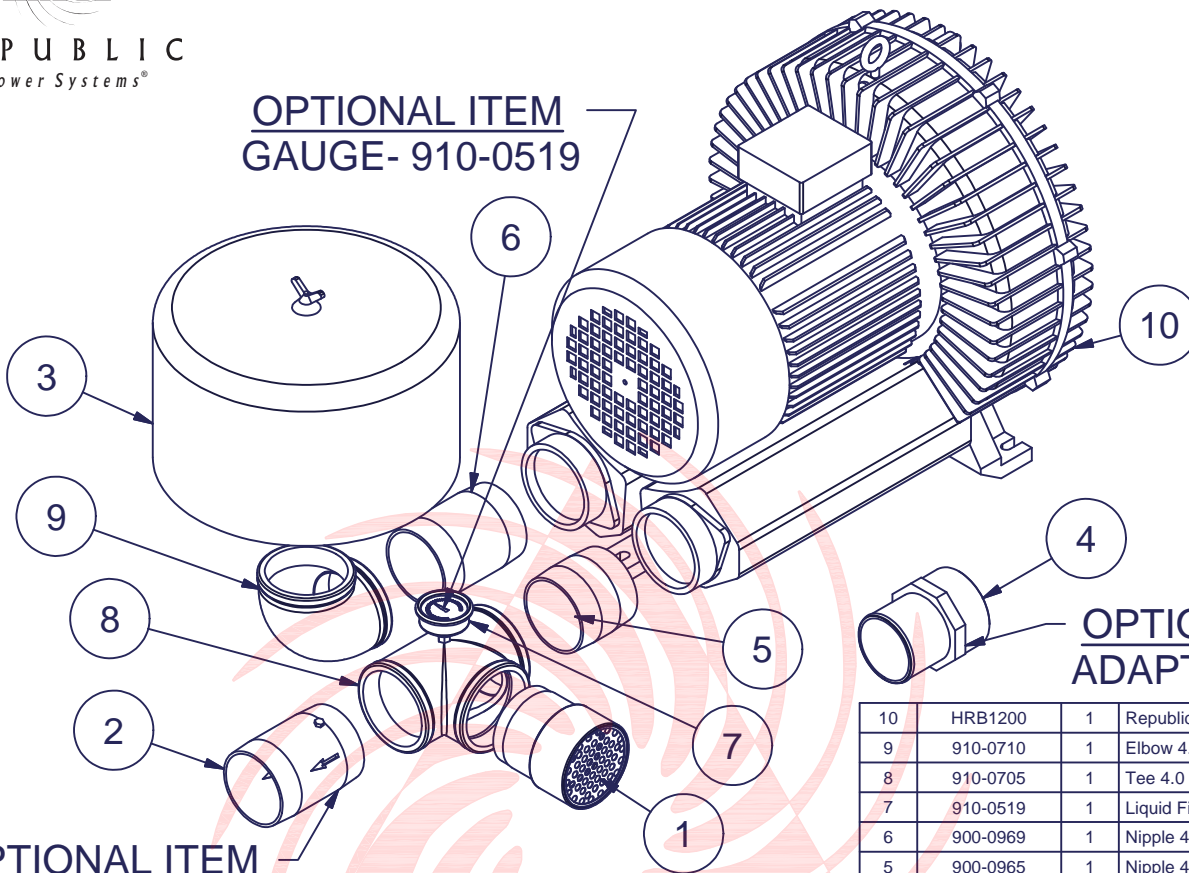

REPUBLIC
Blower Systems®

OPTIONAL ITEM
GAUGE- 910-0519

OPTIONAL ITEM
VALVE - 200-0950

OPTIONAL ITEM
ADAPTER - 900-0005

10	HRB1200	1	Republic Sales Regen Blower
9	910-0710	1	Elbow 4.0 NPT X 90 DEG (Black)
8	910-0705	1	Tee 4.0 NPT (Black)
7	910-0519	1	Liquid Filled Gauge (Pressure) Regens
6	900-0969	1	Nipple 4.0 NPT X 6" LG (Black)
5	900-0965	1	Nipple 4.0 NPT X 4" LG (Black)
4	900-0005	1	Adapter 4" NPT x 4" OD
3	340-2230	1	Filter for Pressure Blower
2	200-0950	1	Check Valve
1	200-0527	1	4" Relief Valve
ITEM	PART NUMBER	QTY	DESCRIPTION

Bill of Materials

Updated 8/10/12

Kit Pressure Pump 4" NPT

KPHRB1200