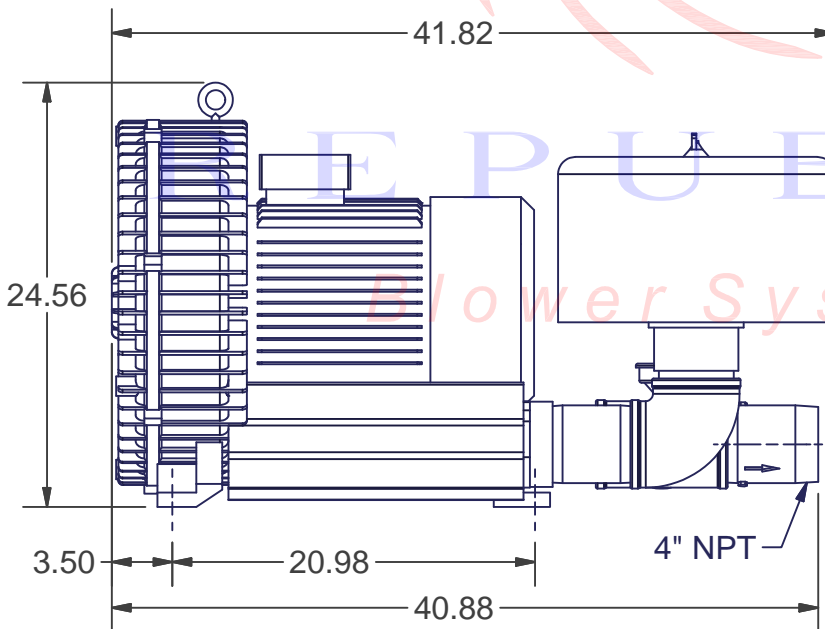

REPUBLIC
Blower Systems®

OPTIONAL ITEM
GAUGE- 910-0519

OPTIONAL ITEM
VALVE - 200-0950

OPTIONAL ITEM
ADAPTER - 900-0005

10	HRB1200	1	Republic Sales Regen Blower
9	910-0710	1	Elbow 4.0 NPT X 90 DEG (Black)
8	910-0705	1	Tee 4.0 NPT (Black)
7	910-0519	1	Liquid Filled Gauge (Pressure) Regens
6	900-0969	1	Nipple 4.0 NPT X 6" LG (Black)
5	900-0965	1	Nipple 4.0 NPT X 4" LG (Black)
4	900-0005	1	Adapter 4" NPT x 4" OD
3	340-2230	1	Filter for Pressure Blower
2	200-0950	1	Check Valve
1	200-0527	1	4" Relief Valve
ITEM	PART NUMBER	QTY	DESCRIPTION

Bill of Materials

Updated 8/10/12

Kit Pressure Pump 4" NPT

KPHRB1200