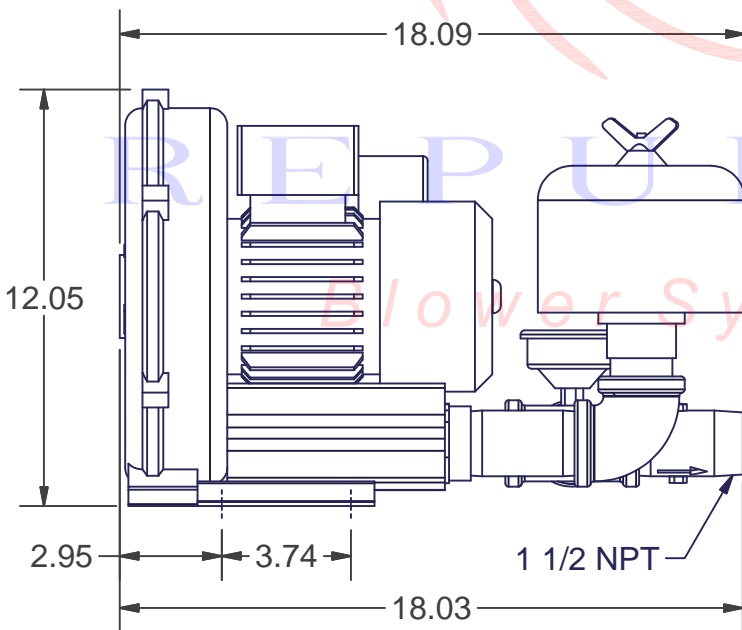

REPUBLIC
Blower Systems®

**OPTIONAL ITEM
GAUGE - 910-0519**

**OPTIONAL ITEMS
ADAPTER - 900-0010**

**OPTIONAL ITEM
VALVE - 200-0910**

10	900-0010	1	Tube Adapter 1/4 NPT - 2" Dia Hose
9	HRB201	1	Republic Sales Regen Blower
8	910-0519	1	Liquid Filled Gauge (Pressure) Regens
7	900-3006	1	Nipple 1.50 NPT X 4" LG (Black)
6	900-0818	1	Tee 1.50 NPT (Black)
5	900-0124	1	Nipple 1.50 NPT x 2.0" LG (Black)
4	340-2210	1	Filter for Pressure Blower
3	330-1305	1	Elbow 1 50 NPT X 90 DEG (Black)
2	200-0910	1	Valve
1	200-0510	1	1-1/2" Vacuum Relief Valve
ITEM	PART NUMBER	QTY	DESCRIPTION

Bill of Materials

Approx Weight _____

Kit Pressure Pump 1 1/2" NPT

KPHRB201