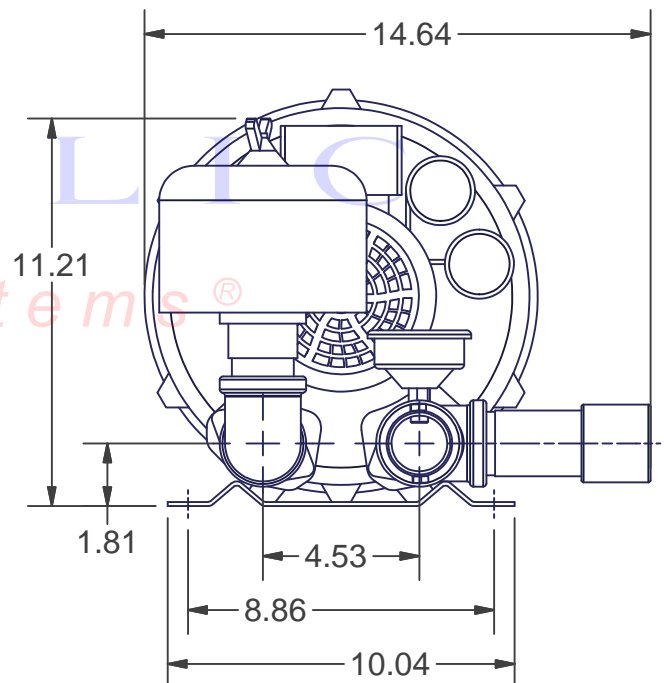

REPUBLIC
Blower Systems®

**OPTIONAL ITEM
GAUGE - 910-0519**

**OPTIONAL ITEMS
ADAPTER - 900-0010**

**OPTIONAL ITEM
VALVE - 200-0910**

10	900-0010	1	Tube Adapter 1/4 NPT - 2" Dia Hose
9	HRB201	1	Republic Sales Regen Blower
8	910-0519	1	Liquid Filled Gauge (Pressure) Regens
7	900-3006	1	Nipple 1.50 NPT X 4" LG (Black)
6	900-0818	1	Tee 1.50 NPT (Black)
5	900-0124	1	Nipple 1.50 NPT x 2.0" LG (Black)
4	340-2210	1	Filter for Pressure Blower
3	330-1305	1	Elbow 1 50 NPT X 90 DEG (Black)
2	200-0910	1	Valve
1	200-0510	1	1-1/2" Vacuum Relief Valve
ITEM	PART NUMBER	QTY	DESCRIPTION

Bill of Materials

Approx Weight _____

Kit Pressure Pump 1 1/2" NPT

KPHRB201