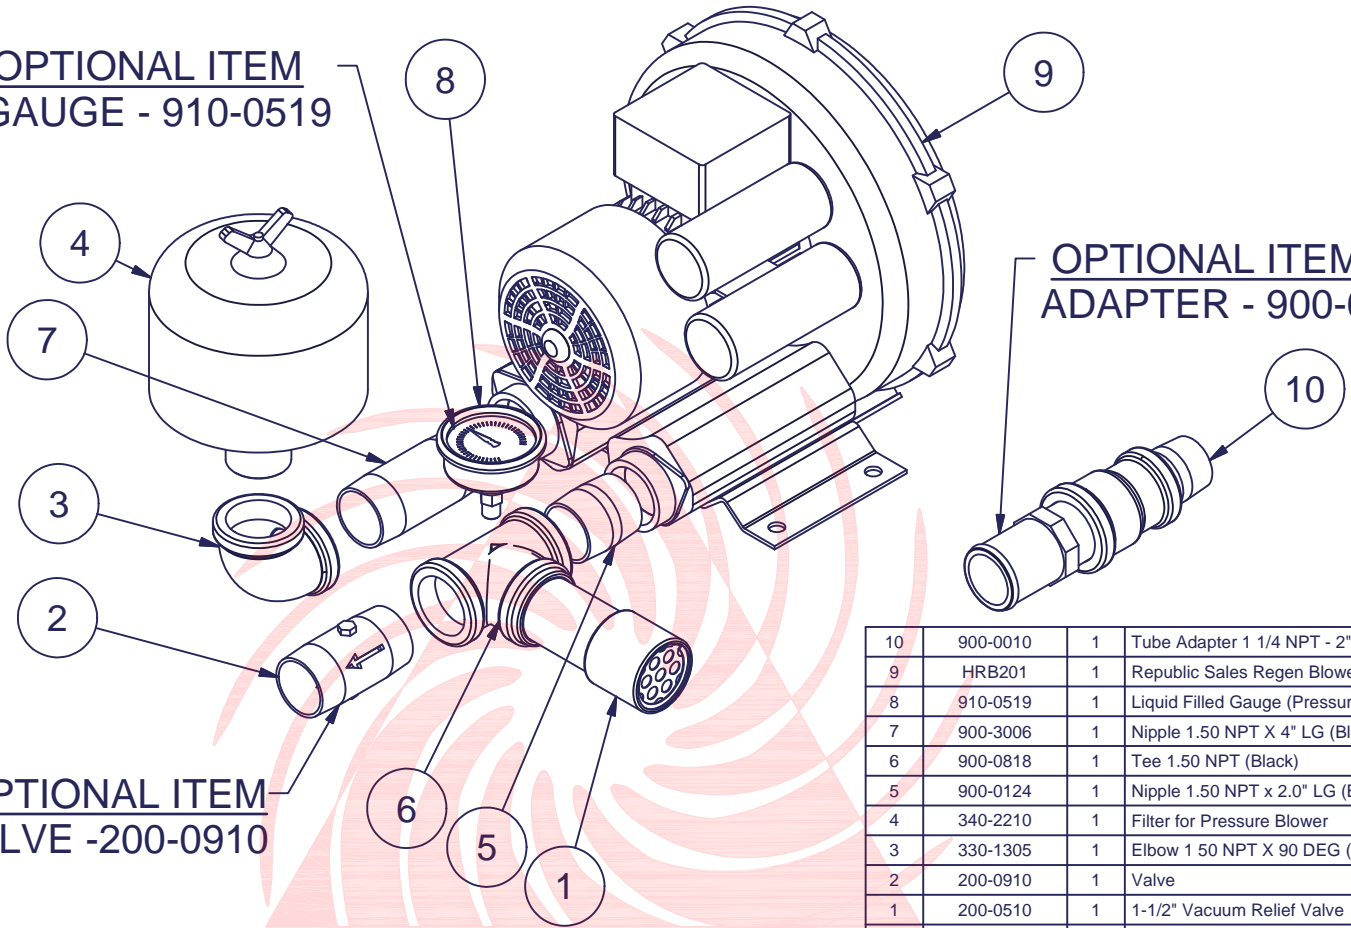

REPUBLIC
Blower Systems®

**OPTIONAL ITEM
GAUGE - 910-0519**

**OPTIONAL ITEMS
ADAPTER - 900-0010**

**OPTIONAL ITEM
VALVE - 200-0910**

10	900-0010	1	Tube Adapter 1/4 NPT - 2" Dia Hose
9	HRB201	1	Republic Sales Regen Blower
8	910-0519	1	Liquid Filled Gauge (Pressure) Regens
7	900-3006	1	Nipple 1.50 NPT X 4" LG (Black)
6	900-0818	1	Tee 1.50 NPT (Black)
5	900-0124	1	Nipple 1.50 NPT x 2.0" LG (Black)
4	340-2210	1	Filter for Pressure Blower
3	330-1305	1	Elbow 1 50 NPT X 90 DEG (Black)
2	200-0910	1	Valve
1	200-0510	1	1-1/2" Vacuum Relief Valve
ITEM	PART NUMBER	QTY	DESCRIPTION

Bill of Materials

Approx Weight _____

Kit Pressure Pump 1 1/2" NPT

KPHRB201