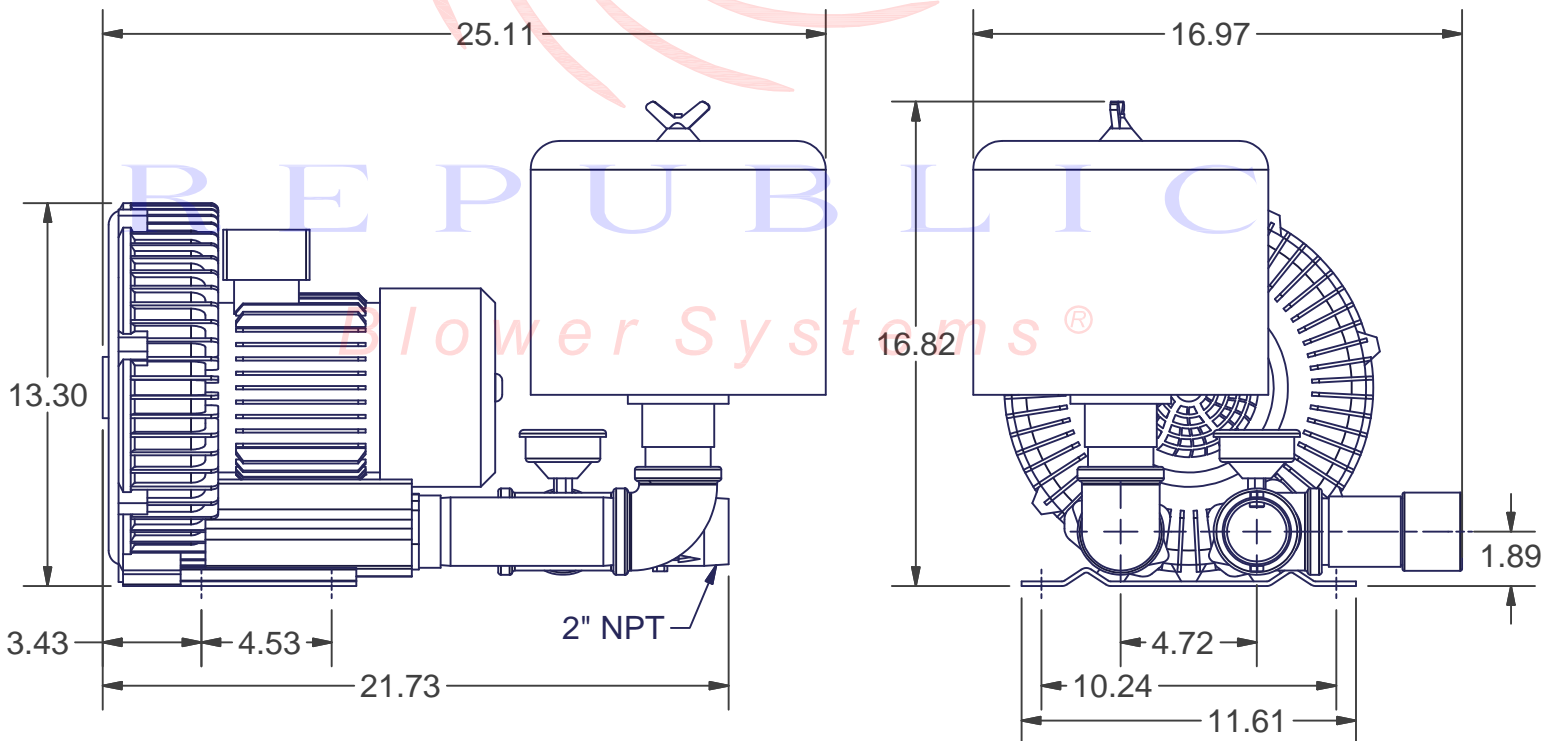

REPUBLIC
Blower Systems®

Approx Weight _____

Kit Pressure 2" NPT	KPHRB300
---------------------	----------