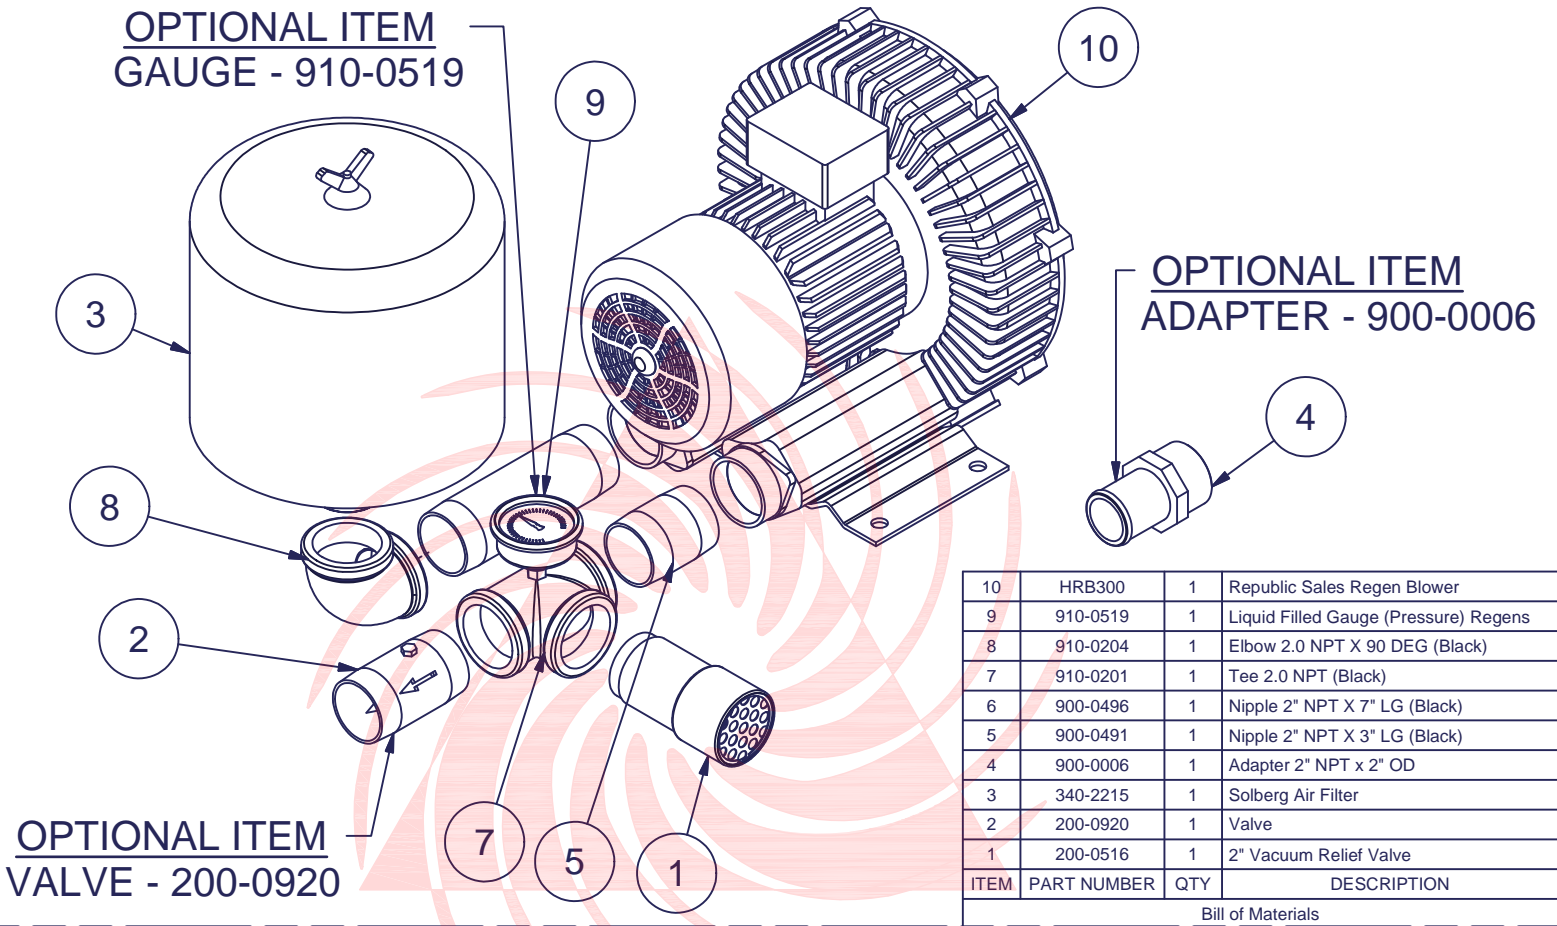

REPUBLIC
Blower Systems®

Approx Weight _____

Kit Pressure 2" NPT	KPHRB300
---------------------	----------