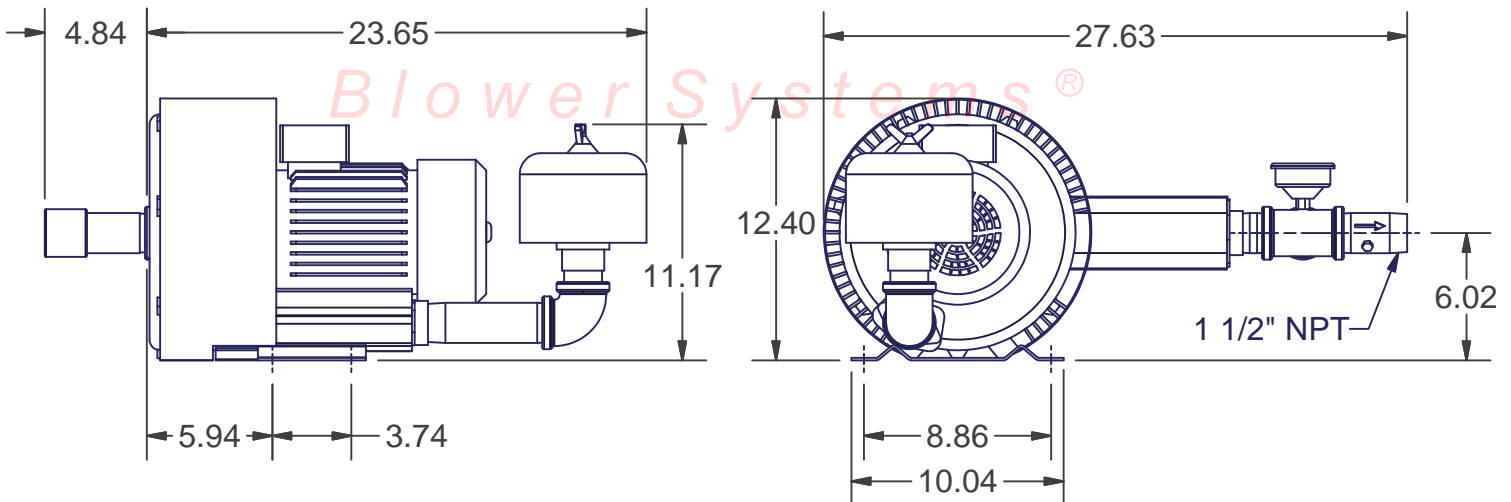

10	HRB402S	1	Republic Sales Regen Blower
9	910-0519	1	Liquid Filled Gauge (Pressure) Regens
8	900-0910	1	Nipple 1.50 NPT X 6" LG (Black)
7	900-0818	1	Tee 1.50 NPT (Black)
6	900-0124	1	Nipple 1.50 NPT x 2.0" LG (Black)
5	900-0003	1	Adapter 1-1/2" NPT x 2" OD
4	340-2210	1	Filter for Pressure Blower
3	330-1305	1	Elbow 1.50 NPT X 90 DEG (Black)
2	200-0910	1	Valve
1	200-0510	1	1-1/2" Vacuum Relief Valve
ITEM	PART NUMBER	QTY	DESCRIPTION
Bill of Materials			

# REPUBLIC

Blower Systems®

Approx Weight \_\_\_\_\_

Kit Pressure Pump 1 1/2" NPT

KPHRB402S