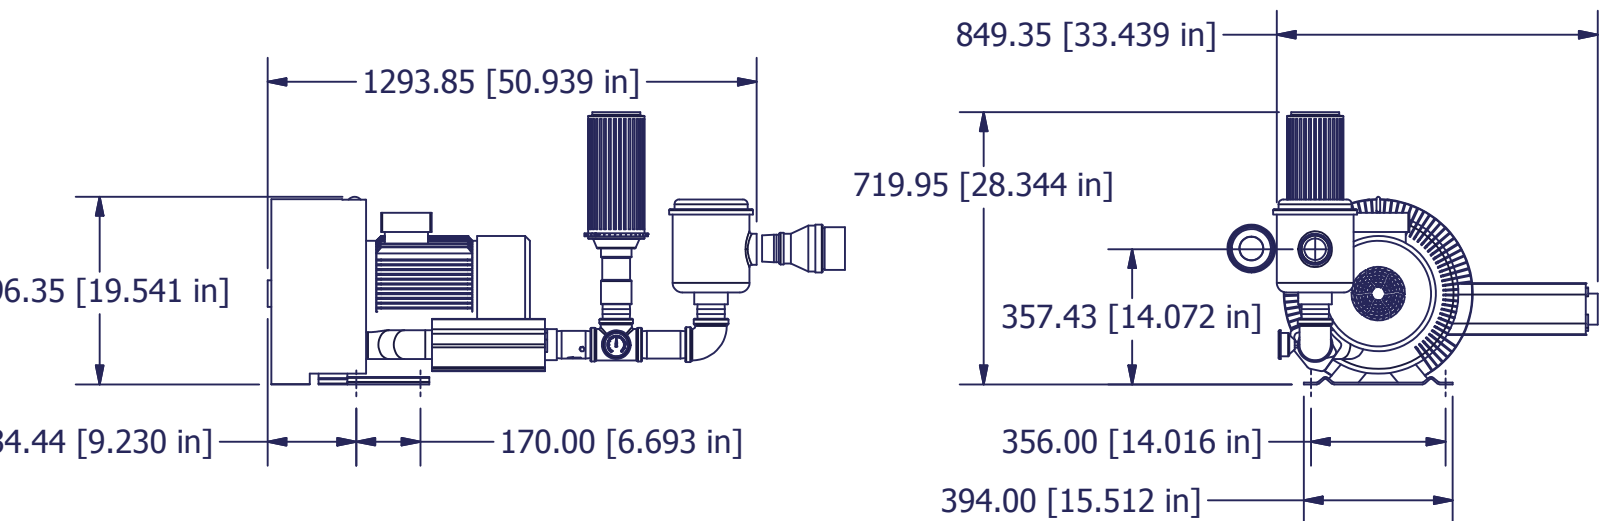

Bill of Materials

Kit Vacuum Pump 2 1/2" NPT

KVHRB1102