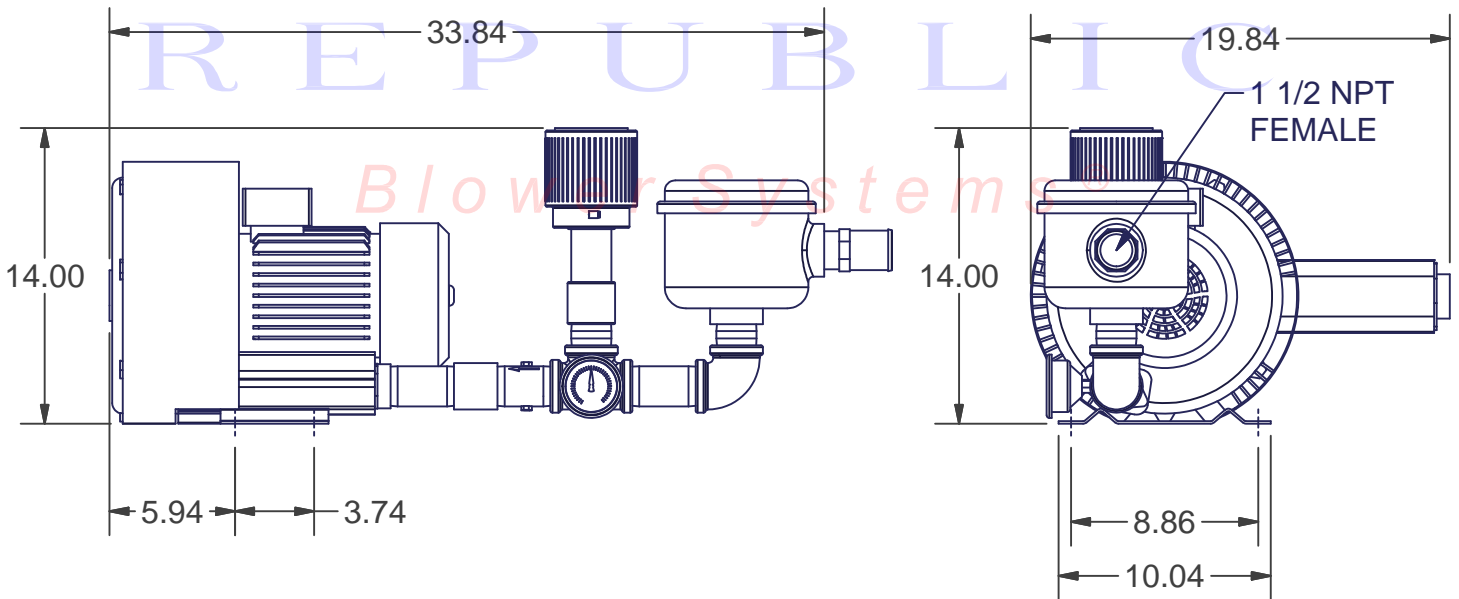

13	HRB402S	1	Republic Sales Regen Blower
12	C 1131	1	Inlet Air Filter
11	910-0535	1	Liquid Filled Gauge (Vacuum) Regens
10	910-0148	1	Coupling Merchant 1.5" NPT
9	900-3006	2	Nipple 1.50 NPT X 4" LG (Black)
8	900-0818	1	Tee 1.50 NPT (Black)
7	900-0124	2	Nipple 1.50 NPT x 2 0" LG (Black)
6	900-0003	1	Adapter 1-1/2" NPT x 2" OD
5	340-2110	1	In-Line Vacuum Filter (1.5")
4	330-6332	1	Clamp 3in 304 SS Worm Gear
3	330-1305	1	Elbow 1.50 NPT X 90 DEG (Black)
2	200-0910	1	Valve
1	200-0510	1	1-1/2" Vacuum Relief Valve
ITEM	PART NUMBER	QTY	DESCRIPTION

Bill of Materials

Approx Weight \_\_\_\_\_

Kit Vacuum Pump 1 1/2" NPT	KVHRB402S
----------------------------	-----------